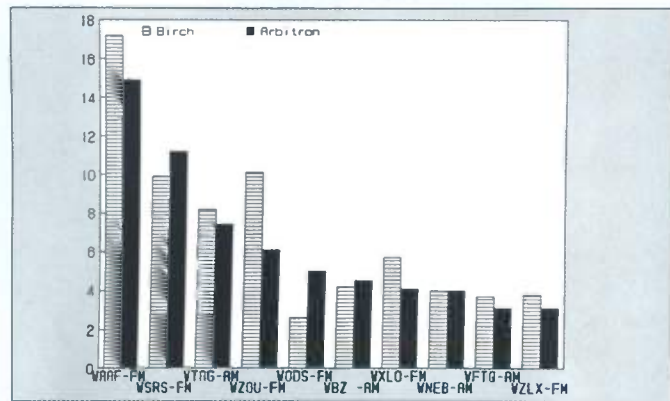

Worcester

Ranked on: AqShr Sp89	AqShr Bir Sp89	AqShr ARB Sp89	AqShr % Diff	Ranked on: AqShr Sp89	AqShr Bir Sp89	AqShr ARB Sp89	AqShr % Diff		
1	WAAF-FM	17.2	14.9	-13.4	6	WBZ-AM	4.2	4.5	7.1
2	WSRS-FM	9.9	11.2	13.1	7	WXLO-FM	5.7	4.1	-28.1
3	WTAG-AM	8.2	7.4	-9.8	8	WNES-AM	4.0	4.0	0.0
4	WZOU-FM	10.1	6.1	-39.6	9T	WFTO-AM	3.7	3.1	-16.2
5	WDDS-FM	2.6	5.0	92.3	9T	WZLX-FM	3.8	3.1	-18.4