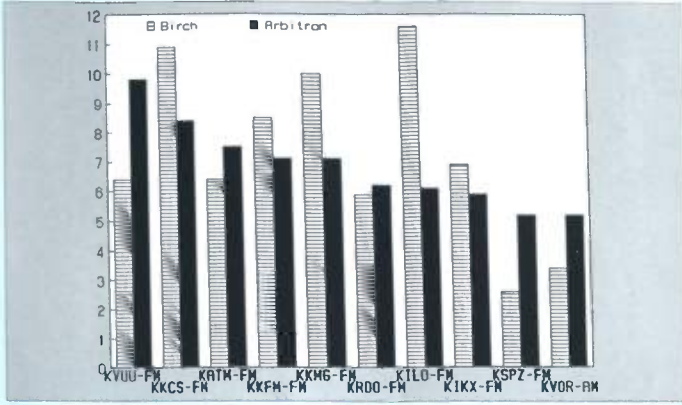

Colorado Springs

Ranked on: AqShr Sp89	AqShr Bir Sp89	AqShr ARB Sp89	AqShr % Diff	Ranked on: AqShr Sp89	AqShr Bir Sp89	AqShr ARB Sp89	AqShr % Diff		
1	KVUU-FM	6.4	9.8	53.1	6	KRDO-FM	5.9	6.2	5.1
2	KKCS-FM	10.9	8.4	-22.9	7	KILO-FM	11.6	6.1	-47.4
3	KATM-FM	6.4	7.5	17.2	8	KIKX-FM	6.9	5.9	-14.5
4T	KKFM-FM	8.5	7.1	-16.5	9T	KSPZ-FM	2.6	5.2	100.0
4T	KKMG-FM	10.0	7.1	-29.0	9T	KVOR-AM	3.4	5.2	52.9