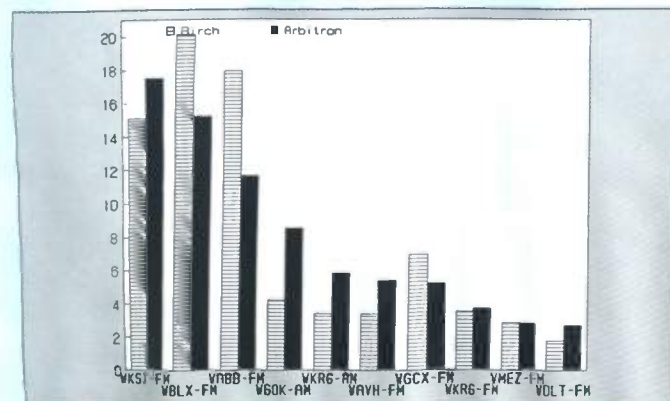

Mobile

Ranked on: AqShr Sp89	AqShr Bir Sp89	AqShr ARB Sp89	AqShr % Diff	Ranked on: AqShr Sp89	AqShr Bir Sp89	AqShr ARB Sp89	AqShr % Diff	
1	WKSJ-FM	15.1	17.5	15.9	6	WAVH-FM	5.4	5.8
2	WBLV-FM	20.1	15.2	-24.4	7	WGCK-FM	5.2	24.8
3	WARG-FM	17.9	11.6	-35.2	8	WKRG-FM	3.7	5.7
4	WGCK-AM	1.2	8.5	102.4	9	WMEZ-FM	2.8	0.0
5	WKRG-AM	1.8	7.6	70.6	10	WDLT-FM	2.7	50.0