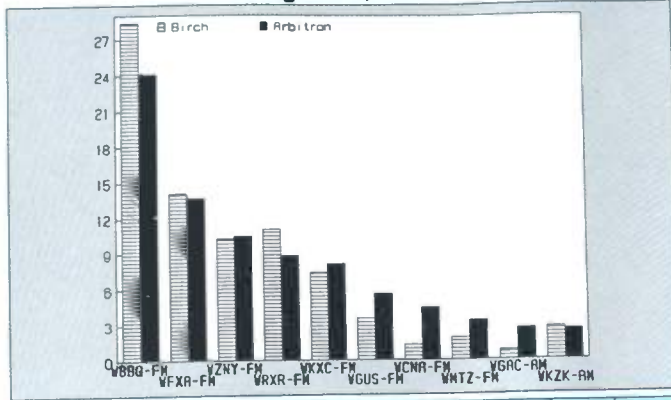

Augusta, GA

Ranked on: AqShr Sp89	AqShr Bir Sp89	AqShr ARB Sp89	AqShr % Diff	Ranked on: AqShr Sp89	AqShr Bir Sp89	AqShr ARB Sp89	AqShr % Diff
1	WBBO-FM	28.4	24.1	-15.1	6	WGUS-FM	3.5
2	WFXA-FM	14.1	13.7	-2.8	7	WCNA-FM	1.3
3	WZNY-FM	10.3	10.5	1.9	8	WMTZ-FM	1.9
4	WRXR-FM	11.1	8.8	-20.7	9	WGAC-AM	0.8
5	WKXC-FM	7.4	8.1	9.5	10	WKZK-AM	2.7