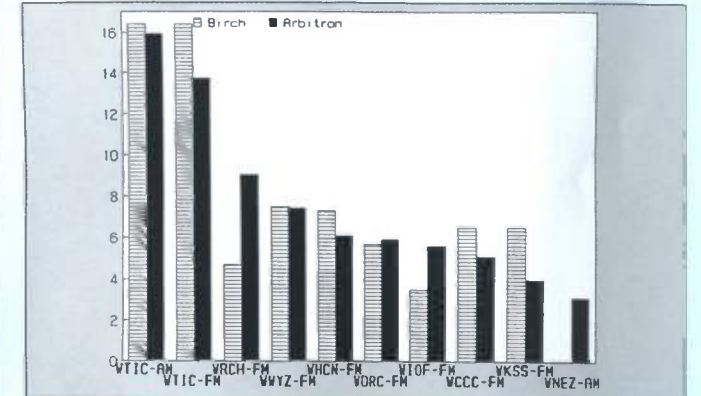

Hartford-New Britain-Mdln

Ranked on:	AqShr	AqShr	AqShr	Ranked on:	AqShr	AqShr	AqShr		
AqShr Sp89	Bir Sp89	ARB Sp89	% Diff	AqShr Sp89	Bir Sp89	ARB Sp89	% Diff		
1	WTIC-AM	16.4	15.9	-3.0	6	WDRG-FM	5.7	5.9	3.5
2	WTIC-FM	16.4	13.7	-16.5	7	WIOF-FM	3.5	5.6	60.0
3	WRCH-FM	4.7	9.0	91.5	8	WCCC-FM	6.5	5.1	-21.5
4	WNYZ-FM	7.5	7.4	-1.3	9	WKSS-FM	6.5	4.0	-38.5
5	WHCN-FM	7.3	6.1	-16.4	10	WNEZ-AM	0.0	3.1	100.0