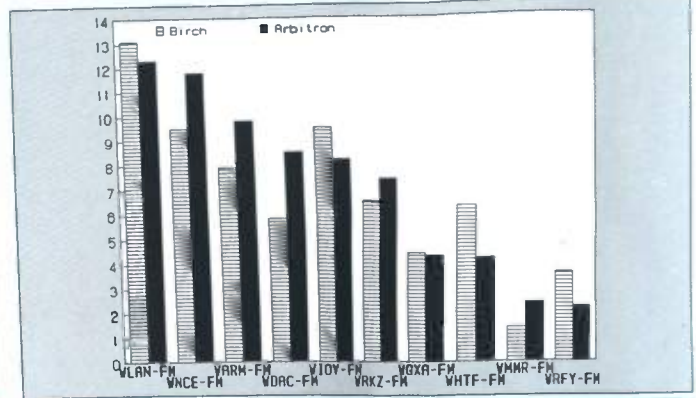

Lancaster

Ranked on: AqShr Sp89	AqShr Bir Sp89	AqShr ARB Sp89	AqShr % Diff	Ranked on: AqShr Sp89	AqShr Bir Sp89	AqShr ARB Sp89	AqShr % Diff
1	WLAN-FM	13.1	12.3	-6.1	6	WRZK-FM	6.5
2	WNCE-FM	9.5	11.8	24.2	7	WOXA-FM	4.4
3	WARM-FM	7.9	9.8	24.1	8	WHTF-FM	6.3
4	WDAC-FM	5.8	8.5	46.6	9	WMMR-FM	1.4
5	WIOV-FM	9.5	8.2	-13.7	10	WRFY-FM	3.6