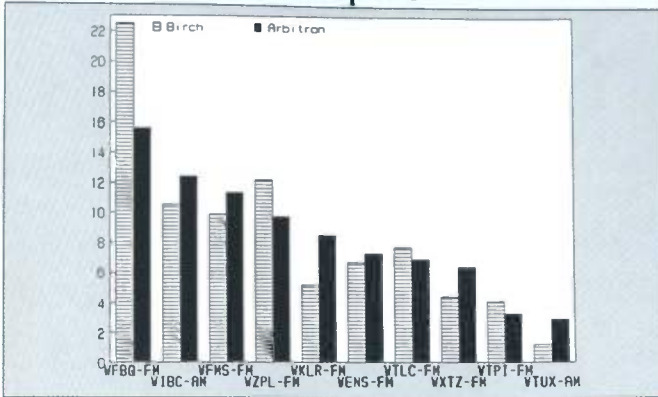

Indianapolis

Ranked on:	AqShr	AqShr	AqShr	Ranked on:	AqShr	AqShr	AqShr		
AqShr Sp89	Bir Sp89	ARB Sp89	% Diff	AqShr Sp89	Bir Sp89	ARB Sp89	% Diff		
1	WFBO-FM	22.5	15.6	-30.7	6	WENS-FM	6.7	7.3	9.0
2	WIBC-AM	10.5	12.4	18.1	7	WTLC-FM	7.7	6.9	-10.4
3	WFMS-FM	9.9	11.3	14.1	8	WXTZ-FM	4.4	6.4	45.5
4	WZPL-FM	12.2	9.7	-20.5	9	WTPI-FM	4.1	3.4	-19.5
5	WKLR-FM	5.2	8.5	63.5	10	WTUX-AM	1.2	2.9	141.7