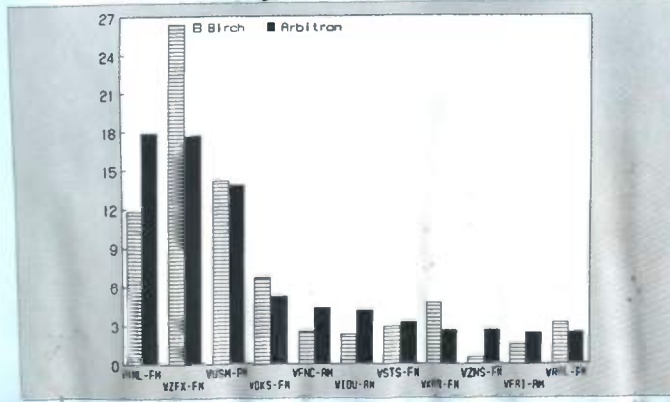

Fayetteville, NC

Ranked on: AqShr Sp89	AqShr Bir Sp89	AqShr ARB Sp89	AqShr % Diff	Ranked on: AqShr Sp89	AqShr Bir Sp89	AqShr ARB Sp89	AqShr % Diff		
1	WMLI-FM	11.8	17.8	50.8	6	WIDU-AM	2.2	4.1	78.2
2	WTFM-FM	26.4	17.6	-33.3	7	WSTS-FM	2.1	3.2	76.2
3	WZM-FM	14.1	13.7	-2.8	8T	WKRB-FM	4.7	2.6	-44.7
4	WOC-AM	6.7	5.2	-22.4	8T	WZNS-FM	0.5	2.6	420.0
5	WTCM-AM	2.5	4.3	71.0	10T	WFAI-AM	1.5	2.4	60.0
					10T	WRAL-FM	3.2	2.4	-25.0