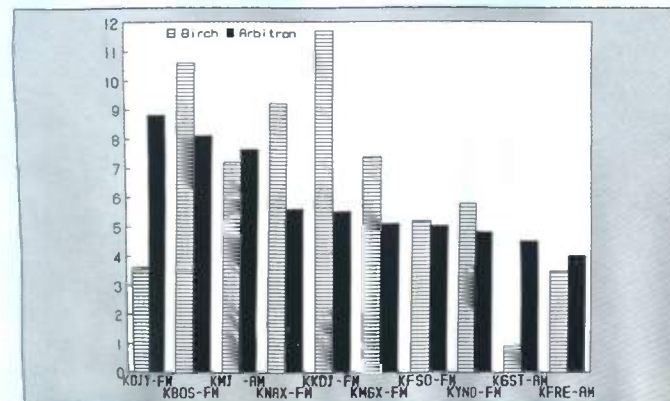

Fresno

Ranked on: AqShr Sp89	AqShr Bir Sp89	AqShr ARB Sp89	AqShr % Diff	Ranked on: AqShr Sp89	AqShr Bir Sp89	AqShr ARB Sp89	AqShr % Diff		
1	KOJY-FM	3.6	8.8	144.4	6	KMGX-FM	7.4	5.1	-31.1
2	KBOS-FM	10.6	8.1	-23.6	7	KFSO-FM	5.2	5.0	-3.8
3	KMJ-AM	7.2	7.6	5.6	8	KYNO-FM	5.8	4.8	-16.7
4	KNRX-FM	9.2	5.6	-39.1	9	KGST-AM	0.9	4.5	400.0
5	KDJY-FM	11.7	5.5	-53.0	10	KFRE-AM	3.5	4.0	14.3