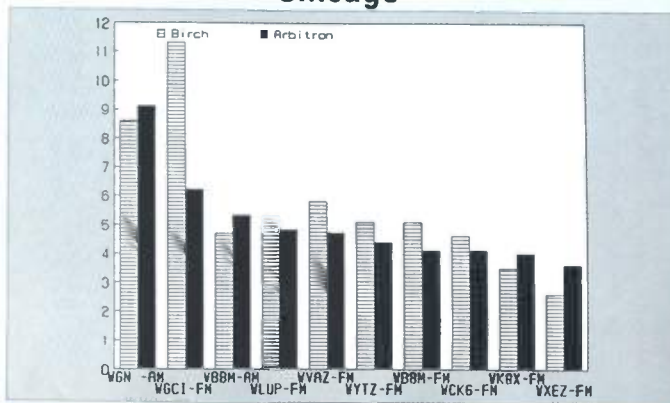

Chicago

Ranked on:	AqShr	AqShr	AqShr	Ranked on:	AqShr	AqShr	AqShr		
AqShr Sp89	Bir Sp89	ARB Sp89	% Diff	AqShr Sp89	Bir Sp89	ARB Sp89	% Diff		
1	WGN-AM	8.6	9.1	5.8	6	WYZZ-FM	5.1	4.4	-13.7
2	WGCI-FM	11.3	6.2	-45.1	7T	WBBM-FM	5.1	4.1	-19.6
3	WBBM-AM	4.7	5.3	12.8	7T	WCKG-FM	4.6	4.1	-10.9
4	WLUP-FM	5.3	4.8	-9.4	9	WKQX-FM	3.5	4.0	14.3
5	WVAZ-FM	5.8	4.7	-19.0	10	WXEZ-FM	2.6	3.6	38.5