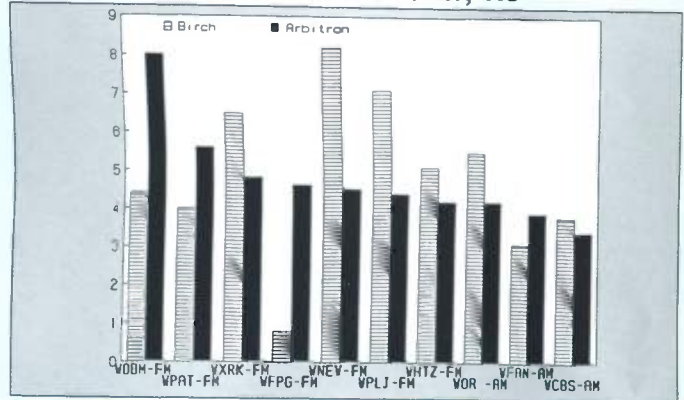

Monmouth-Ocean, NJ

Ranked on: AqShr Sp89	AqShr Bir Sp89	AqShr ARB Sp89	AqShr % Diff	Ranked on: AqShr Sp89	AqShr Bir Sp89	AqShr ARB Sp89	AqShr % Diff		
1	WOBM-FM	4.4	8.0	81.8	6	WPLJ-FM	7.1	4.4	-38.0
2	WPAT-FM	4.0	5.6	40.0	7T	WHTZ-FM	5.1	4.2	-17.6
3	WXRK-FM	6.5	4.8	-26.2	7T	WDR-AM	5.5	4.2	-23.6
4	WFPG-FM	0.8	4.6	475.0	9	WFAN-AM	3.1	3.9	25.8
5	WNEW-FM	8.2	4.5	-45.1	10	WCBS-AM	3.8	3.4	-10.5