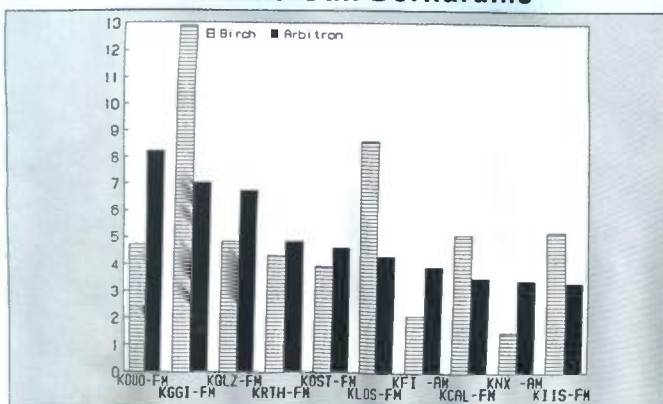

Riverside-San Bernardino

Ranked on:	AqShr	AqShr	AqShr	Ranked on:	AqShr	AqShr	AqShr		
AqShr Sp89	Bir Sp89	ARB Sp89	% Diff	AqShr Sp89	Bir Sp89	ARB Sp89	% Diff		
1	KOUO-FM	4.7	8.2	74.5	6	KLDS-FM	8.3	4.3	-47.0
2	KGGI-FM	7.0	7.0	-45.7	7	KFI-AM	2.1	2.7	28.6
3	KOLZ-FM	4.8	6.7	39.6	8	KCAL-FM	5.1	3.3	-31.4
4	KRTH-FM	4.3	4.8	11.6	9	KMX-AM	1.5	3.4	124.7
5	KOST-FM	3.9	4.6	17.9	10	KJIS-FM	5.2	2.3	-36.5