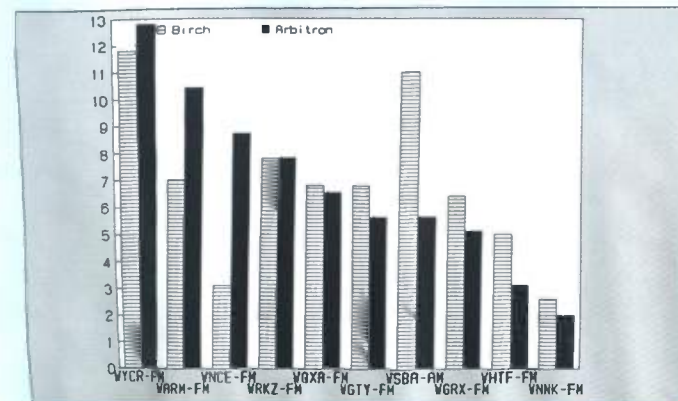

York

Ranked on: AqShr Sp89	AqShr Bir Sp89	AqShr ARB Sp89	AqShr % Diff	Ranked on: AqShr Sp89	AqShr Bir Sp89	AqShr ARB Sp89	AqShr % Diff		
1	WYCR-FM	11.8	12.8	8.5	6T	WGTI-FM	6.8	5.6	-17.6
2	WARM-FM	7.0	10.4	48.6	6T	WBA-AM	11.0	5.6	-49.1
3	WYCE-FM	5.1	8.7	180.6	8	WGRX-FM	6.4	5.1	-20.3
4	WRKZ-FM	7.8	7.8	0.0	9	WHTF-FM	5.0	3.1	-38.0
5	WQXR-FM	6.8	6.5	-4.4	10	WNNK-FM	2.6	2.0	-31.1