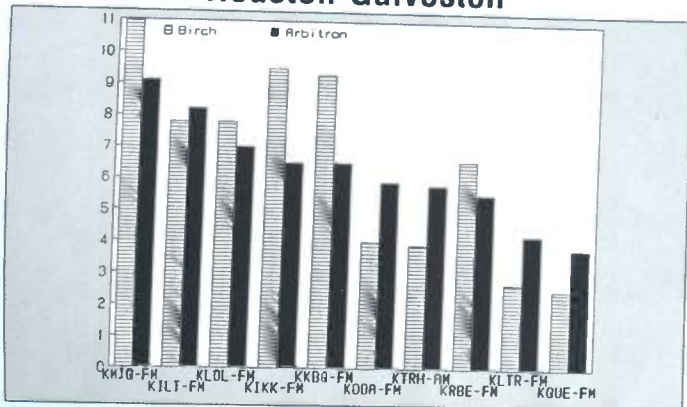

Houston-Galveston

Ranked on: AqShr Sp89	AqShr Bir Sp89	AqShr ARB Sp89	AqShr % Diff	Ranked on: AqShr Sp89	AqShr Bir Sp89	AqShr ARB Sp89	AqShr % Diff		
1	KMJO-FM	11.0	9.1	-17.3	6	KODA-FM	4.0	5.9	47.5
2	KILT-FM	7.8	8.2	5.1	7	KTRH-AM	3.9	5.8	48.7
3	KLOL-FM	7.8	7.0	-10.3	8	KRBE-FM	6.6	5.5	-16.7
4T	KIKK-FM	9.5	6.5	-31.6	9	KLTR-FM	2.7	4.2	55.6
4T	KKQB-FM	9.3	6.5	-30.1	10	KOUE-FM	2.5	3.8	52.0