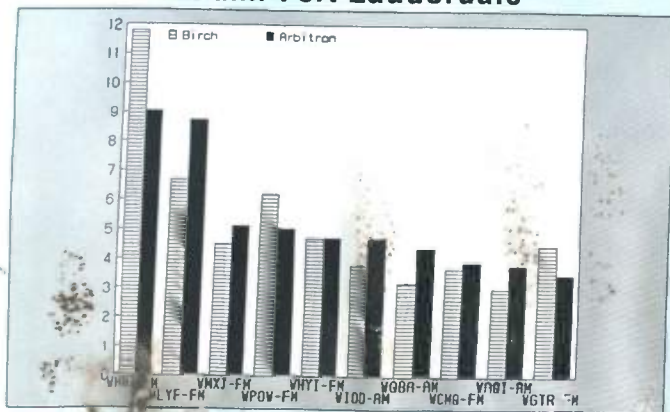

Miami-Fort Lauderdale

Ranked on: AqShr Sp89	AqShr Bir Sp89	AqShr ARB Sp89	AqShr % Diff	Ranked on: AqShr Sp89	AqShr Bir Sp89	AqShr ARB Sp89	AqShr % Diff		
1	WFTL-FM	11.8	9.0	-23.7	5T	WTOI-AM	3.0	3.8	26.7
2	WLYF-FM	6.7	8.7	29.9	7	WQBA-AM	3.2	4.4	37.5
3	WMXJ-FM	4.5	5.1	13.3	8	WCMQ-FM	3.7	3.9	5.4
4	WPOW-FM	5.0	5.0	0.0	9	WGTR-FM	4.5	3.5	-22.2
5T	WHYI-FM	4.7	4.7	0.0	10