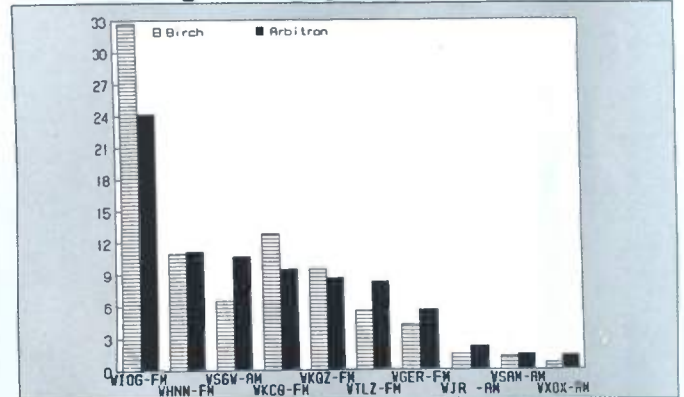

Saginaw-Bay City-Midland

Ranked on: AqShr Sp89	AqShr Bir Sp89	AqShr ARB Sp89	AqShr % Diff	Ranked on: AqShr Sp89	AqShr Bir Sp89	AqShr ARB Sp89	AqShr % Diff
1	WIOG-FM	32.7	24.1	-26.3	6	WTLZ-FM	5.5
2	WHNN-FM	10.9	11.1	1.8	7	WGER-FM	4.2
3	WSGW-FM	6.5	10.6	63.1	8	WJR-AM	1.5
4	WKCO-FM	12.8	9.4	-26.6	9	WSAM-AM	1.3
5	WKOZ-FM	9.4	8.6	-8.5	10	WXOX-AM	0.7