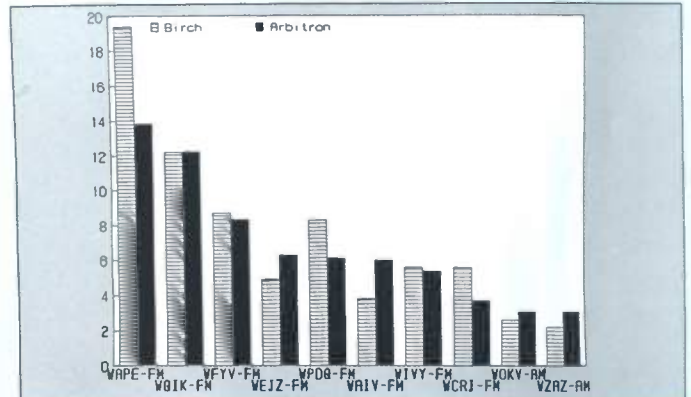

Jacksonville

Ranked on: AqShr Sp89	AqShr Bir Sp89	AqShr ARB Sp89	AqShr % Diff	Ranked on: AqShr Sp89	AqShr Bir Sp89	AqShr ARB Sp89	AqShr % Diff		
1	WAPE-FM	19.4	13.8	-28.9	6	WAVF-FM	3.8	6.0	57.9
2	WQIK-FM	12.2	12.2	0.0	7	WIVY-FM	5.6	5.4	-3.6
3	WFYV-FM	8.7	8.3	-4.6	8	WCRJ-FM	5.6	3.7	-33.9
4	WEJZ-FM	4.9	6.3	28.6	9T	WOKV-AM	2.6	3.1	19.2
5	WPDO-FM	8.3	6.1	-26.5	9T	WZAZ-AM	2.2	3.1	40.9