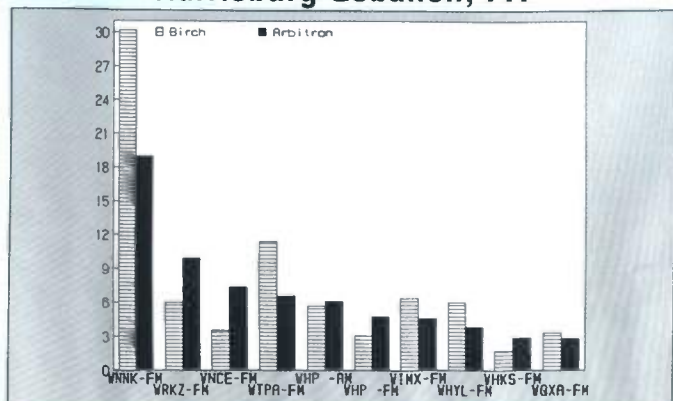

Harrisburg-Lebanon, PA

Ranked on: AqShr Sp89	AqShr Bir Sp89	AqShr ARB Sp89	AqShr % Diff	Ranked on: AqShr Sp89	AqShr Bir Sp89	AqShr ARB Sp89	AqShr % Diff		
1	WNNK-FM	30.2	19.0	-37.1	6	WHP-FM	3.1	4.8	54.8
2	WRKZ-FM	6.0	9.9	65.0	7	WIMX-FM	6.4	4.6	-28.1
3	WNCE-FM	3.6	7.4	105.6	8	WHYL-FM	6.0	3.9	-35.0
4	WTPA-FM	11.4	6.6	-42.1	9	WHKS-FM	1.8	2.9	61.1
5	WHP-AM	5.7	6.1	7.0	10	WQXA-FM	3.3	2.8	-15.2