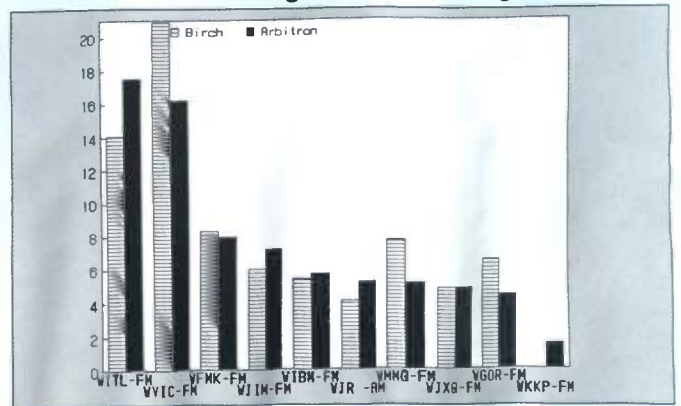

Lansing-East Lansing

Ranked on: AqShr Sp89	AqShr Bir Sp89	AqShr ARB Sp89	AqShr % Diff	Ranked on: AqShr Sp89	AqShr Bir Sp89	AqShr ARB Sp89	AqShr % Diff		
1	WJRM-AM	14.1	17.5	24.1	6	WJRM-AM	5.2	26.8	415.4
2	WVIC-FM	20.9	16.2	-22.5	7	WMMQ-FM	5.1	5.1	-33.8
3	WFMK-FM	8.3	7.9	-4.8	8	WJXQ-FM	4.8	4.8	0.0
4	WJIM-FM	6.0	7.2	20.0	9	WJQR-FM	6.5	4.4	-32.3
5	WBM-FM	5.4	5.7	5.6	10	WPKP-FM	1.5	1.5	100.0