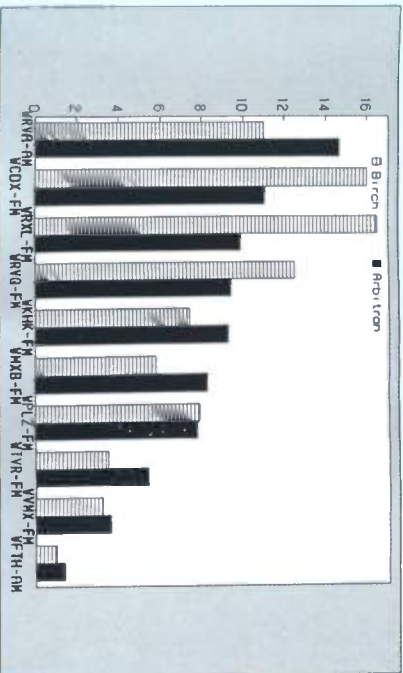

Richmond

Ranked on:	AqShr	AqShr	AqShr	Ranked on:	AqShr	AqShr	AqShr
AqShr Sp89	Bir Sp89	ARB Sp89	DIF%	AqShr Sp89	Bir Sp89	ARB Sp89	% DIF
1 WRVA-AM	110	147	33.6	6 WMB8-FM	5.8	8.3	43.1
2 WCDX-FM	16.0	11.1	-30.6	7 WPLZ-FM	7.9	7.8	-1.3
3 WRXL-FM	16.5	9.9	-40.0	8 WTVR-FM	3.5	5.4	54.3
4 WRVD-FM	12.5	9.4	-24.8	9 WMAX-FM	3.2	3.6	12.5
5 WKRC-FM	7.4	9.3	25.7	10 WFTL-AM	1.0	1.4	40.0