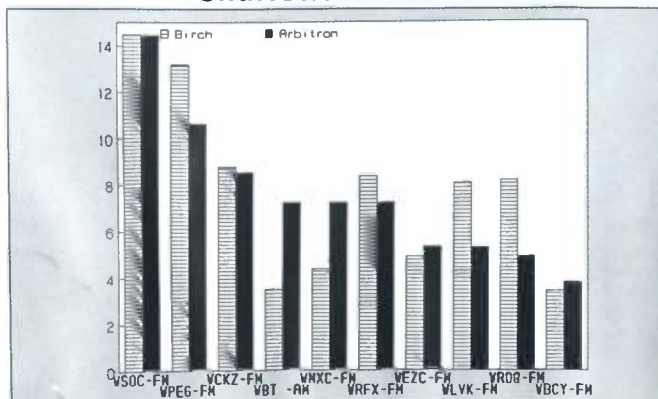

Charlotte-Gastonia

Ranked on:	AqShr	AqShr	AqShr	Ranked on:	AqShr	AqShr	AqShr		
AqShr Sp89	Bir Sp89	ARB Sp89	% Diff	AqShr Sp89	Bir Sp89	ARB Sp89	% Diff		
1	WSOC-FM	14.5	14.4	-0.7	4T	WRFX-FM	8.4	7.2	-14.3
2	WPEG-FM	13.2	10.6	-19.7	7T	WEZC-FM	4.9	5.3	8.2
3	WCKZ-FM	8.8	8.5	-3.4	7T	WLVK-FM	8.1	5.3	-34.6
4T	WBT-AM	3.5	7.2	105.7	9	WROQ-FM	8.2	4.9	-40.2
4T	WMXC-FM	4.4	7.2	63.6	10	WBCY-FM	3.4	3.8	11.8