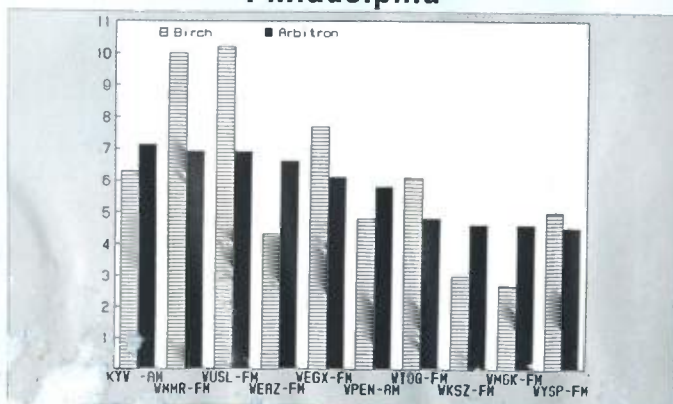

Philadelphia

Ranked on:	AqShr	AqShr	AqShr	Ranked on:	AqShr	AqShr	AqShr		
AqShr Sp89	Bir Sp89	ARB Sp89	% Diff	AqShr Sp89	Bir Sp89	ARB Sp89	% Diff		
1	KYV-AM	6.3	7.1	12.7	6	WVMB-FM	2.7	4.6	70.4
2	WVHR-FM	10.0	6.4	-36.0	7	WYSP-FM	5.0	4.5	-10.0
3	WUSL-FM	10.2	6.4	-37.3	8	WKSZ-FM	2.7	4.6	70.4
4	WEZL-FM	4.8	6.6	36.0	9	WVMB-FM	2.7	4.6	70.4
5	VEGX-FM	7.7	6.6	-14.3	10	WYSP-FM	5.0	4.5	-10.0