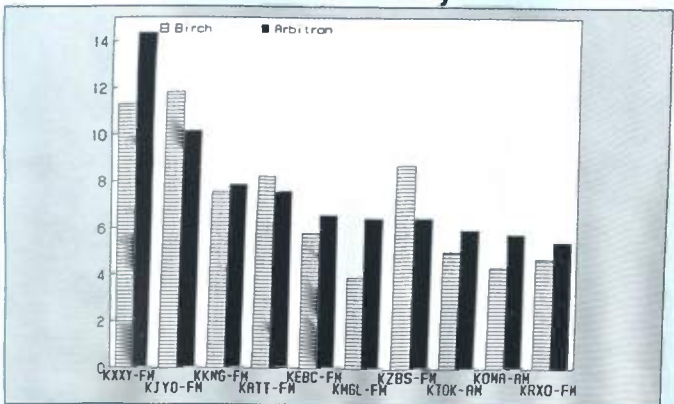

Oklahoma City

Ranked on: AqShr Sp89	AqShr Bir Sp89	AqShr ARB Sp89	AqShr % Diff	Ranked on: AqShr Sp89	AqShr Bir Sp89	AqShr ARB Sp89	AqShr % Diff		
1	KXXY-FM	11.3	14.3	26.5	6T	KMGL-FM	3.9	6.4	64.1
2	KJYO-FM	11.8	10.1	-14.4	9T	KZBS-FM	8.7	6.4	-26.4
3	KKMG-FM	7.5	7.8	4.0	C	KTOK-AM	5.0	5.9	18.0
4	KATT-FM	8.2	7.5	-8.5	9	KOMA-AM	4.3	5.7	32.6
5	KEBC-FM	5.8	6.5	12.1	10	KRXO-FM	4.7	5.4	14.9