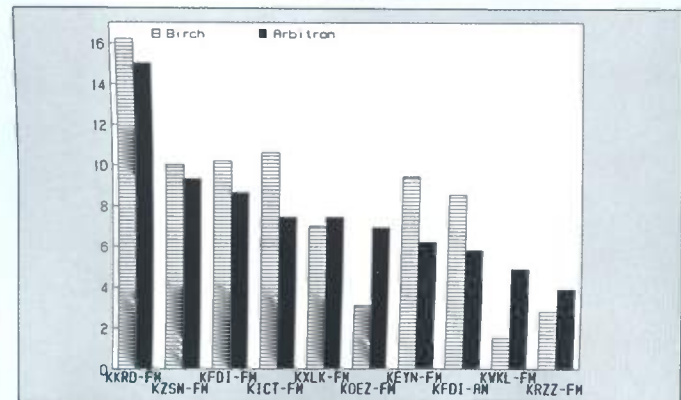

Wichita

Ranked on: AqShr Sp89	AqShr Bir Sp89	AqShr ARB Sp89	AqShr % Diff	Ranked on: AqShr Sp89	AqShr Bir Sp89	AqShr ARB Sp89	AqShr % Diff		
1	KKRD-FM	16.2	15.0	-7.4	6	KOEZ-FM	3.1	6.9	122.6
2	KZSN-FM	10.0	9.3	-7.0	7	KEYN-FM	9.4	6.2	-34.0
3	KFDI-FM	10.2	8.6	-15.7	8	KFDI-AM	8.5	5.8	-31.8
4T	KICT-FM	10.6	7.4	-30.2	9	KWKL-FM	1.5	4.9	226.7
4T	KXLK-FM	7.0	7.4	5.7	10	KRZZ-FM	2.8	3.9	39.3