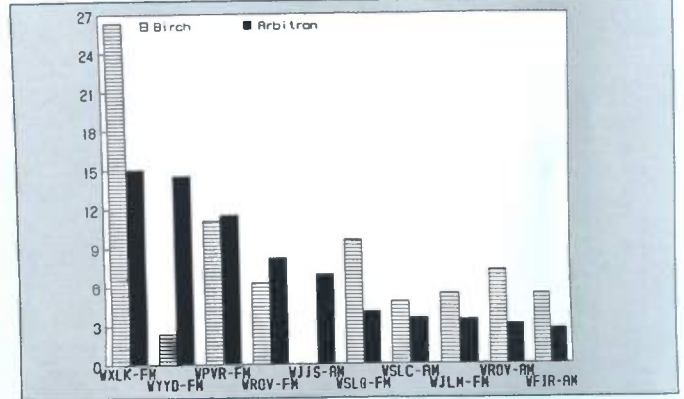

Roanoke-Lynchburg, VA

Ranked on: AqShr Sp89	AqShr Bir Sp89	AqShr ARB Sp89	AqShr % Diff	Ranked on: AqShr Sp89	AqShr Bir Sp89	AqShr ARB Sp89	AqShr % Diff		
1	WXLK-FM	26.4	15.0	-43.2	6	WSLQ-FM	9.6	4.0	-58.3
2	WYYD-FM	2.4	14.5	504.2	7	WSLC-AM	4.8	3.5	-27.1
3	WPVR-FM	11.1	11.5	3.6	8	WJLM-FM	5.4	3.4	-37.0
4	WRQV-FM	6.3	8.2	30.2	9	WRQV-AM	7.2	3.1	-56.9
5	WJJS-AM	0.0	6.9	100.0	10	WFIR-AM	5.4	2.7	-50.0