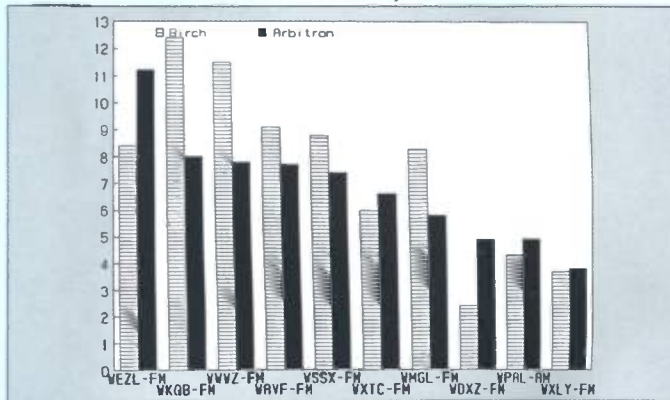

Charleston, SC

Ranked on: AqShr Sp89	AqShr Bir Sp89	AqShr ARB Sp89	AqShr % Diff	Ranked on: AqShr Sp89	AqShr Bir Sp89	AqShr ARB Sp89	AqShr % Diff		
1	WEZL-FM	8.4	11.2	33.3	6	WXTC-FM	6.0	6.6	10.0
2	WOKB-FM	12.4	8.0	-35.5	7	WMGL-FM	8.3	5.8	-30.1
3	WWVZ-FM	11.5	7.8	-32.2	8T	WDXZ-FM	2.4	4.9	104.2
4	WAVF-FM	9.1	7.7	-15.4	8T	WPAL-AM	4.3	4.9	14.0
5	WSSX-FM	8.8	7.4	-15.9	10	WXYL-FM	3.7	3.8	2.7