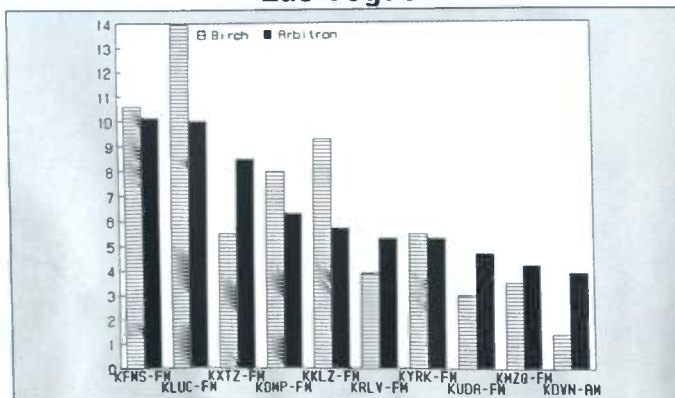

Las Vegas

Ranked on: AqShr Sp89	AqShr Bir Sp89	AqShr ARB Sp89	AqShr % Diff	Ranked on: AqShr Sp89	AqShr Bir Sp89	AqShr ARB Sp89	AqShr % Diff		
1	KFMS-FM	10.6	10.1	-4.7	6T	KRLV-FM	3.9	5.3	35.9
2	KLUC-FM	14.0	10.0	-28.6	6T	KYRK-FM	5.5	5.3	-3.6
3	KXTZ-FM	5.5	8.5	54.5	8	KUDA-FM	3.0	4.7	56.7
4	KBMP-FM	8.0	6.3	-21.2	9	KMZQ-FM	3.5	4.2	20.0
5	KKLZ-FM	9.3	5.7	-38.7	10	KDWN-AM	1.1	3.9	178.6