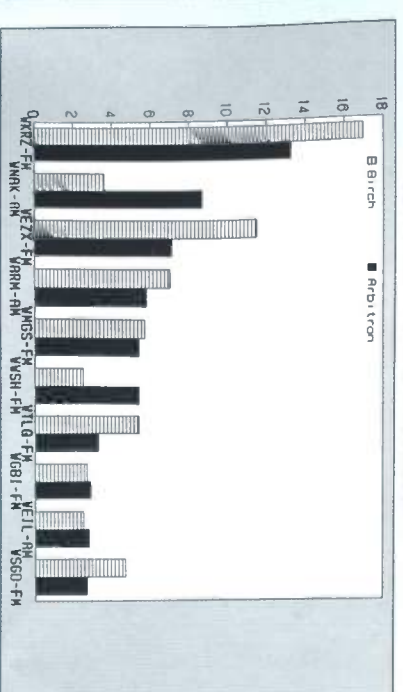

Wilkes Barre-Scranton

Ranked on:	AqShr	AqShr	AqShr	Ranked on:	AqShr	AqShr	AqShr
AqShr Sp89	Bir Sp89	ARB Sp89	DIF%	AqShr Sp89	Bir Sp89	ARB Sp89	% DIF
1 WKRZ-FM	17.0	13.3	-21.8	5T WWSH-FM	2.5	5.4	116.0
2 WMAK-AM	3.6	8.7	141.7	7 WTDJ-FM	3.4	3.3	-38.9
3 WEXZ-FM	11.5	7.1	-38.3	8 WELI-FM	2.7	2.9	7.4
4 WJAH-AM	7.0	5.8	-17.1	9 WESD-FM	2.5	2.8	12.0
5T WWSG-FM	5.7	5.4	-5.3	10 WSDJ-FM	4.7	2.7	-42.6