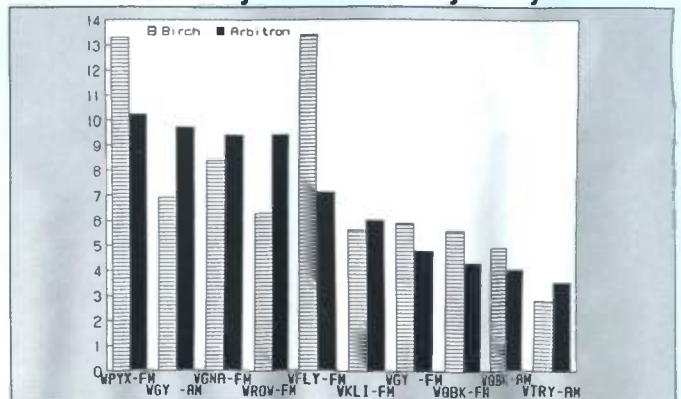

Albany-Schenectady-Troy

Ranked on: AqShr Sp89	AqShr Bir Sp89	AqShr ARB Sp89	AqShr % Diff	Ranked on: AqShr Sp89	AqShr Bir Sp89	AqShr ARB Sp89	AqShr % Diff		
1	WPYX-FM	13.3	10.2	-22.3	5	WKLI-FM	7.1	6.0	-14.1
2	WGY-AM	6.9	9.7	40.6	7	WFS-FM	5.0	4.8	-4.0
3T	WNGA-FM	8.4	9.4	11.9	8	WOBK-FM	4.3	4.3	0.0
3T	WROW-FM	6.3	9.4	31.2	9	WDSK-AM	4.0	4.0	0.0
	WFLY-FM	13.4	7.1	-47.0	10	WTRY-AM	3.5	3.5	0.0