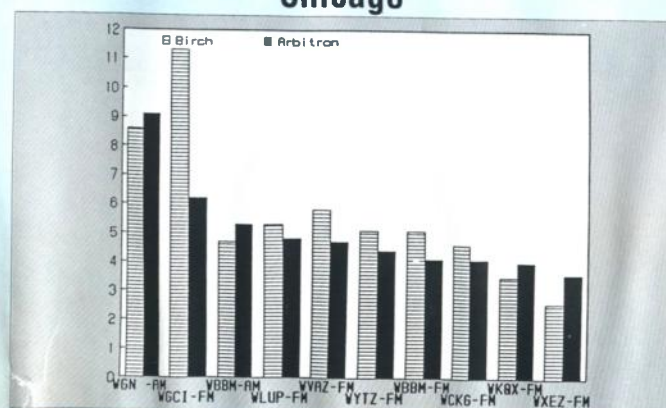

Each graph is shown with the top 10-ranked Arbitron stations in each market, based on 12-plus shares, for Spring '89. There will be instances where the Birch shares of another station might be higher than the top-ranked Arbitron station.

The following graph from Chicago is an example of the graphs contained in **The Pulse Comparative Ratings Guide**. Each graph also contains a chart showing the stations' shares and a percentage of difference between Arbitron and Birch.

The graph reads from left to right. The first bar is the Birch share for Spring '89, while the second bar is the Arbitron share for Spring '89. Look at the table to determine the share per station, per ratings service and then the percent-share difference.

The graph is designed for several purposes. It allows station executives to compare numbers side-by-side. Secondly, it allows them to compare ratings in other markets that run similar formats. For reasons of space consideration, we have not included formats. **The Pulse Comparative Ratings Guide** will be published quarterly and measure markets according to the availability of ratings for that particular period of time.

The Pulse wishes to acknowledge the cooperation of Arbitron Ratings Co. and Birch Radio, and the efforts of Bruce Johnson and Roger Skolnik of Strata Marketing for their cooperation.—*The Editor*

Chicago

Ranked on: AqShr Sp89	AqShr Bir Sp89	AqShr ARB Sp89	AqShr % Diff	Ranked on: AqShr Sp89	AqShr Bir Sp89	AqShr ARB Sp89	AqShr % Diff
1	WGN-AM	8.6	9.1	6	WYVZ-FM	5.1	4.4
2	WGCI-FM	11.3	5.2	7T	WBBM-FM	5.1	4.1
3	WBBM-AM	7	5	7T	WCKG-FM	4.6	4.1
4	WLUP-FM	5.3	4.6	9	WKQX-FM	3.5	4.0
5	WVAZ-FM	5.8	4.7	10	WXEZ-FM	3.6	3.6
			-19.0				14.3
							38.5