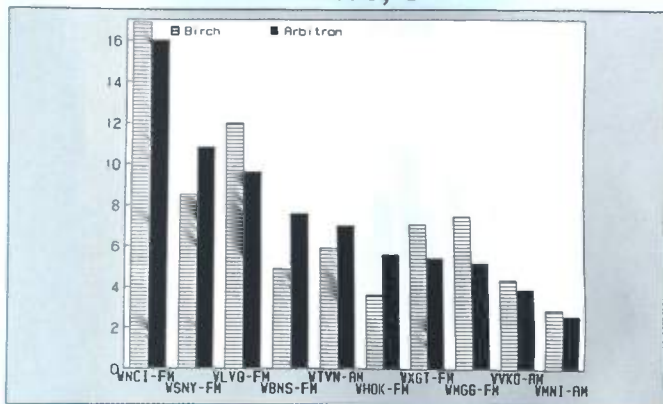

Columbus, OH

Ranked on:	AqShr	AqShr	AqShr	Ranked on:	AqShr	AqShr	AqShr		
AqShr Sp89	Bir Sp89	ARB Sp89	% Diff	AqShr Sp89	Bir Sp89	ARB Sp89	% Diff		
1	WNCI-FM	16.9	16.0	-5.3	6	WHOK-FM	3.6	5.6	55.6
2	WSNY-FM	8.5	10.8	27.1	7	WXGT-FM	7.1	5.4	-23.9
3	WLVO-FM	12.0	9.6	-20.0	8	WMGG-FM	7.5	5.2	-30.7
4	WBNS-FM	4.9	7.6	55.1	9	WVKK-AM	4.4	3.9	-11.4
5	WTVN-AM	5.9	7.0	18.6	10	WMNI-AM	2.9	2.6	-10.3