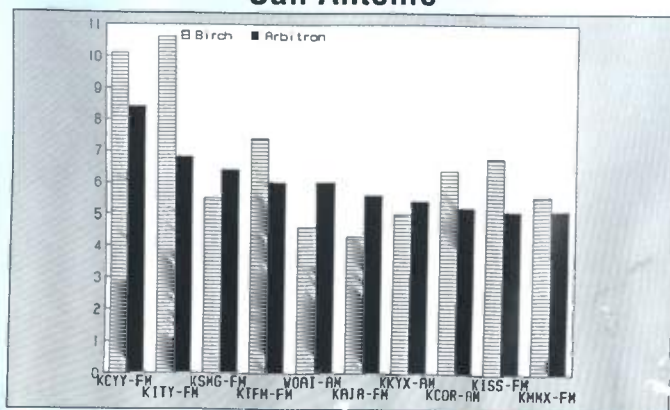

San Antonio

Ranked on:	AqShr	AqShr	AqShr	Ranked on:	AqShr	AqShr	AqShr		
AqShr Sp89	Bir Sp89	ARB Sp89	% Diff	AqShr Sp89	Bir Sp89	ARB Sp89	% Diff		
1	KCYY-FM	10.1	8.4	-16.8	6	KAJA-FM	4.3	5.6	30.2
2	KITY-FM	6.8	6.8	-35.8	7	KKYX-AM	5.0	5.4	8.0
3	KSMG-FM	6.4	6.4	16.4	8	KCOR-AM	6.4	5.2	-18.8
4T	KTFH-FM	5.0	5.0	-18.9	9T	KISS-FM	6.8	5.1	25.0
4T	WOAI-AM	6.0	6.0	30.4	9T	KMMX-FM	5.6	5.1	-9.3