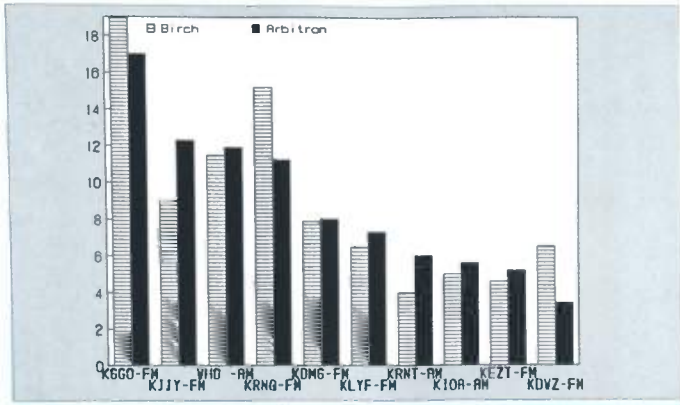

Des Moines

Ranked on: AqShr Sp89	AqShr Bir Sp89	AqShr ARB Sp89	AqShr % Diff	Ranked on: AqShr Sp89	AqShr Bir Sp89	AqShr ARB Sp89	AqShr % Diff		
1	KGGO-FM	19.0	17.0	-10.5	6	KLYF-FM	6.5	7.3	12.3
2	KJJK-FM	9.0	12.3	36.7	7	KRNT-AM	4.0	6.0	50.0
3	WHO-AM	11.5	11.9	3.5	8	KIOA-AM	5.0	5.6	12.0
4	KRNO-FM	15.2	11.2	-26.3	9	KEZI-FM	4.6	5.2	13.0
5	KDMG-FM	7.9	8.0	1.3	10	KDYZ-FM	6.5	3.4	-47.7