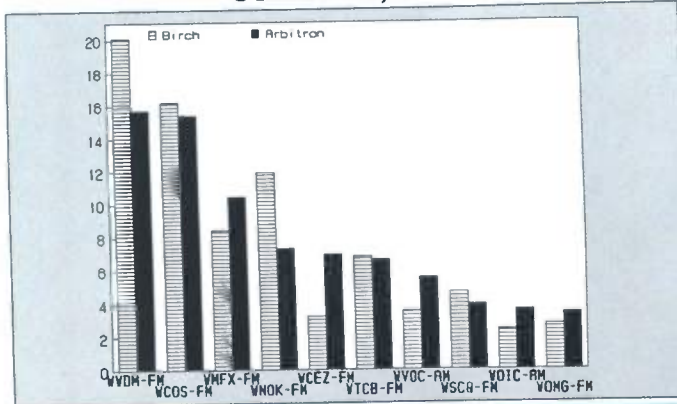

Columbia, SC

Ranked on: AqShr Sp89	AqShr Bir Sp89	AqShr ARB Sp89	AqShr % Diff	Ranked on: AqShr Sp89	AqShr Bir Sp89	AqShr ARB Sp89	AqShr % Diff		
1	WVDM-FM	20.1	15.7	-21.9	6	WTCB-FM	6.8	6.6	-2.9
2	WCOS-FM	16.2	15.4	-4.9	7	WVOC-AM	3.5	5.5	57.1
3	WVFX-FM	8.4	10.4	23.8	8	WSCO-FM	4.6	3.9	-15.2
4	WNOK-FM	11.9	7.3	-38.7	9	WOIC-AM	2.4	3.6	50.0
5	WCEZ-FM	3.2	6.9	115.6	10	WOMG-FM	2.7	3.4	25.9