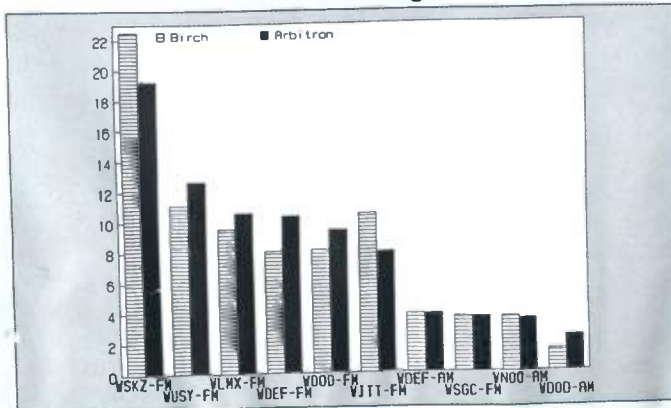

Chattanooga

Ranked on: AqShr Sp89	AqShr Bir Sp89	AqShr ARB Sp89	AqShr % Diff	Ranked on: AqShr Sp89	AqShr Bir Sp89	AqShr ARB Sp89	AqShr % Diff		
1	WSKZ-FM	22.5	19.2	-14.7	6	WJTT-FM	10.5	7.9	-24.8
2	WVUS-FM	11.1	12.6	13.5	7	WDEF-AM	3.6	3.6	0.0
3	WLMX-FM	9.5	10.5	10.5	8	WSGC-FM	3.6	3.6	0.0
4	WDEF-FM	8.0	10.3	29.8	9	WNOD-AM	2.3	3.1	35.0
5	WDOD-AM	8.1	9.4	16.0	10	WDOD-AM	1.4	2.3	64.3