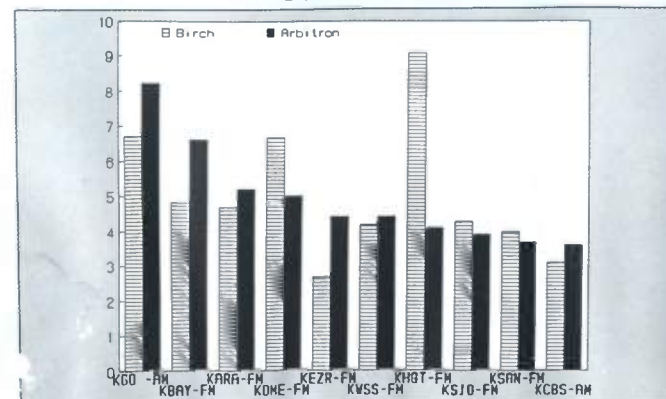

San Jose

Ranked on:	AqShr	AqShr	AqShr	Ranked on:	AqShr	AqShr	AqShr		
AqShr Sp89	Bir Sp89	ARB Sp89	% Diff	AqShr Sp89	Bir Sp89	ARB Sp89	% Diff		
1	KGO-AM	6.7	8.2	22.4	5T	KVJS-FM	4.2	4.4	4.8
2	KBAY-FM	4.8	6.6	37.5	7	KHOT-FM	4.1	4.1	-54.9
3	KARA-FM	4.7	5.2	10.6	8	KSJO-FM	4.3	3.9	-9.3
4	KOME-FM	6.7	5.0	-25.4	9	KSAN-FM	4.0	3.7	-7.5
5	KEZR-FM	2.7	4.4	63.0	10	KCBS-AM	3.1	3.6	16.1