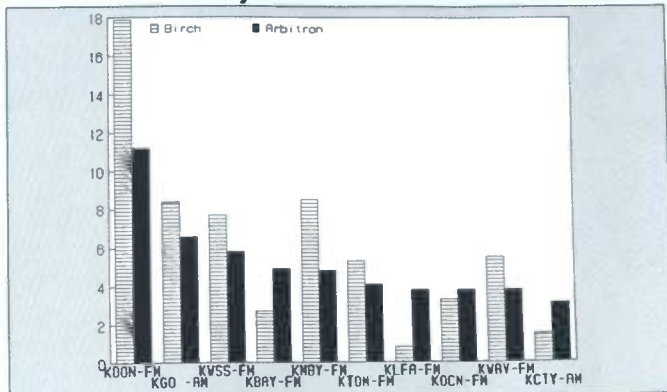

Monterey-Salinas-Santa Cruz

Ranked on:	AqShr	AqShr	AqShr	Ranked on:	AqShr	AqShr	AqShr
AqShr Sp89	Bir Sp89	ARB Sp89	% Diff	AqShr Sp89	Bir Sp89	ARB Sp89	% Diff
1	KDON-FM	17.9	11.2	-37.4	6	KTOM-FM	5.3
2	KGO-AM	8.4	6.6	-21.4	7	KLFA-FM	0.8
3	KWSS-FM	7.7	5.8	-24.7	7	KOCN-FM	3.3
4	KBAY-FM	2.7	4.9	81.5	7	KWAV-FM	5.5
5	KMBY-FM	8.5	4.8	-43.5	10	KCTY-AM	1.5