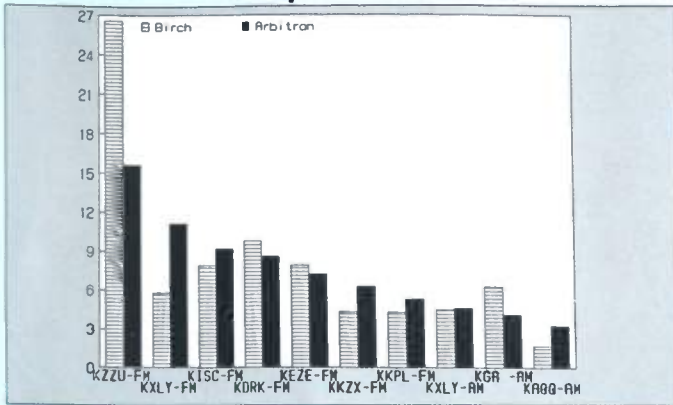

Spokane

Ranked on: AqShr Sp89	AqShr Bir Sp89	AqShr ARB Sp89	AqShr % Diff	Ranked on: AqShr Sp89	AqShr Bir Sp89	AqShr ARB Sp89	AqShr % Diff		
1	KZUU-FM	26.6	15.6	-41.4	6	KKZL-FM	4.3	6.3	46.5
2	KXLY-FM	5.8	11.1	91.4	7	KKPL-FM	4.3	5.3	23.3
3	KISC-FM	7.9	9.2	16.5	8	KXLY-AM	4.5	4.6	2.2
4	KDRK-FM	9.8	8.6	-12.2	9	KGA-AM	6.3	4.1	-34.9
5	KEZE-FM	7.9	7.2	-8.9	10	KAQQ-AM	1.7	3.3	94.1