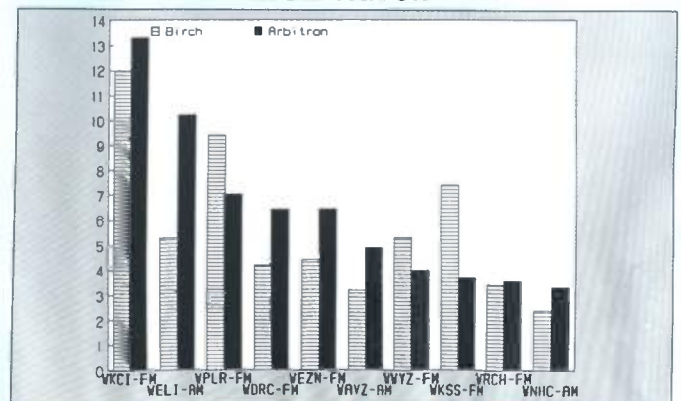

New Haven

Ranked on: AqShr Sp89	AqShr Bir Sp89	AqShr ARB Sp89	AqShr % Diff	Ranked on: AqShr Sp89	AqShr Bir Sp89	AqShr ARB Sp89	AqShr % Diff		
1	WKCI-FM	12.0	13.3	10.8	6	WAVZ-AM	3.2	4.9	33.1
2	WELI-AM	5.3	10.2	92.5	7	WVYZ-FM	5.3	4.0	-24.5
3	WPLR-FM	9.4	7.0	-25.5	8	WKSS-FM	7.4	3.7	-50.0
4T	WDRG-FM	4.2	6.4	52.4	9	WRCH-FM	3.4	3.6	5.9
4T	WEZN-FM	4.4	6.4	45.5	10	WNHC-AM	2.4	3.3	37.5