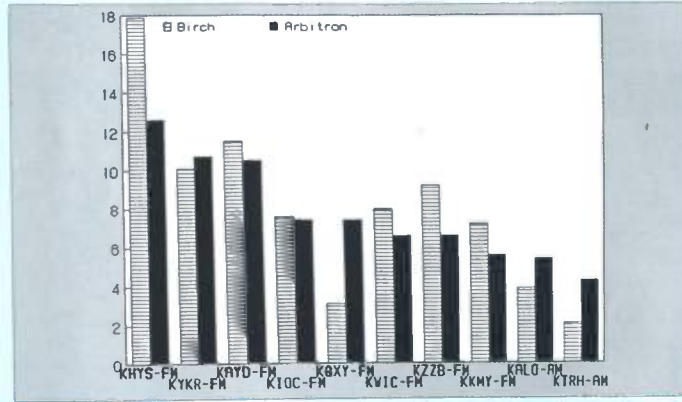

Beaumont-Port Arthur

Ranked on: AqShr Sp89	AqShr Bir Sp89	AqShr ARB Sp89	AqShr % Diff	Ranked on: AqShr Sp89	AqShr Bir Sp89	AqShr ARB Sp89	AqShr % Diff		
1	KHYS-FM	17.9	12.6	-29.6	6T	KWIC-FM	8.0	6.6	-17.5
2	KYKR-FM	10.1	10.7	5.9	6T	KZBZ-FM	9.2	6.6	-28.3
3	KAYD-FM	11.5	10.5	-8.7	8	KKMY-FM	7.2	5.6	-22.2
4T	KIQC-FM	7.6	7.4	-2.6	9	KALO-AM	3.9	5.4	38.5
4T	KQXY-FM	3.1	7.4	138.7	10	KTRH-AM	2.1	4.3	104.8