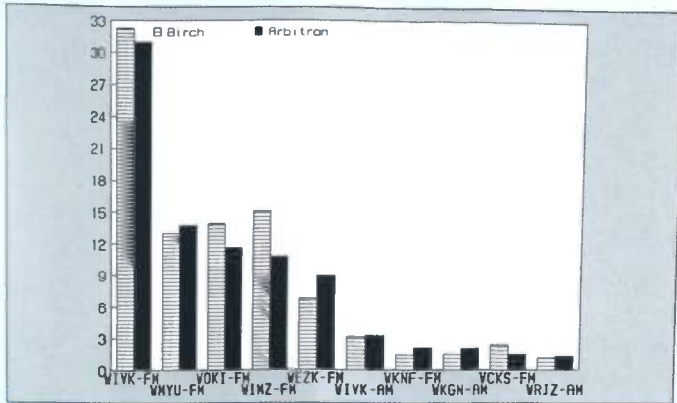

Knoxville

Ranked on: AqShr Sp89	AqShr Bir Sp89	AqShr ARB Sp89	AqShr % Diff	Ranked on: AqShr Sp89	AqShr Bir Sp89	AqShr ARB Sp89	AqShr % Diff		
1	WIVK-FM	32.3	31.0	-4.0	6	WIVK-AM	3.1	3.2	3.2
2	WMYU-FM	13.0	13.7	5.4	7	WKNF-FM	1.4	2.1	50.0
3	WOKI-FM	13.9	11.6	-16.5	8	WKGN-AM	1.5	2.0	33.3
4	WIMZ-FM	15.0	10.7	-28.7	9	WCKS-FM	2.4	1.5	-37.5
5	WEZK-FM	6.7	8.9	32.8	10	WRJZ-AM	1.2	1.3	8.3