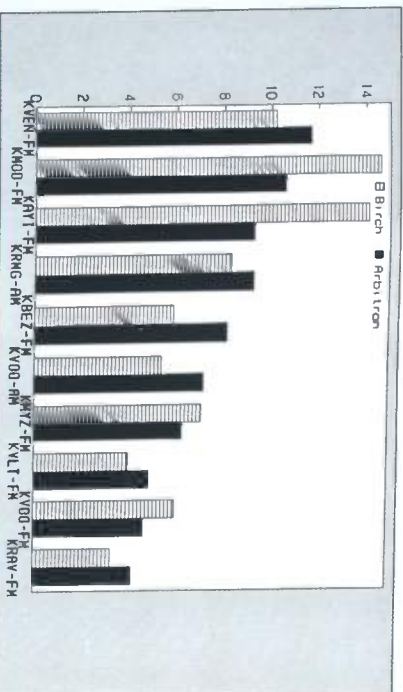

Tulsa

Ranked on:	AqShr	AqShr	AqShr	Ranked on:	AqShr	AqShr	AqShr
AqShr Sp89	Bir Sp89	ARB Sp89	DIF%	AqShr Sp89	Bir Sp89	ARB Sp89	% DIF
1 KWEN-FM	102	117	14.7	6 KVOD-AM	5.4	7.2	33.3
2 KMUD-FM	14.6	10.6	-27.4	7 KMYZ-FM	7.1	6.3	-11.3
3T KAYI-FM	14.1	9.3	-34.0	8 KULT-FM	4.0	4.9	22.5
3T KRNG-AM	8.3	9.3	12.0	9 KVOD-FM	6.0	6.0	0.0
5 KBEZ-FM	5.9	8.2	39.0	10 KQAV-FM	3.3	4.7	27.3

Austin