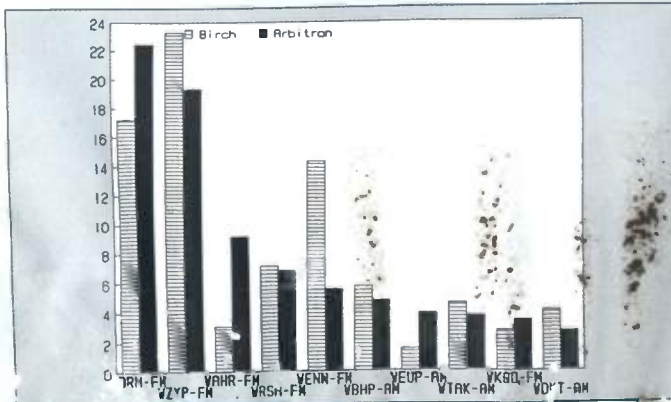

Huntsville

Ranked on: AqShr Sp89	AqShr Bir Sp89	AqShr ARB Sp89	AqShr % Diff	Ranked on: AqShr Sp89	AqShr Bir Sp89	AqShr ARB Sp89	AqShr % Diff
1	WBHP-AM	5.8	4.8	-17.2	6	WBHP-AM	5.8
2	WEUP-AM	1.5	2.9	160.0	7	WEUP-AM	1.5
3	WTAK-AM	4.6	3.7	-19.6	8	WTAK-AM	4.6
4	WKOD-FM	2.8	3.5	25.0	9	WKOD-FM	2.8
5	WDKT-AM	4.1	2.7	-34.1	10	WDKT-AM	4.1