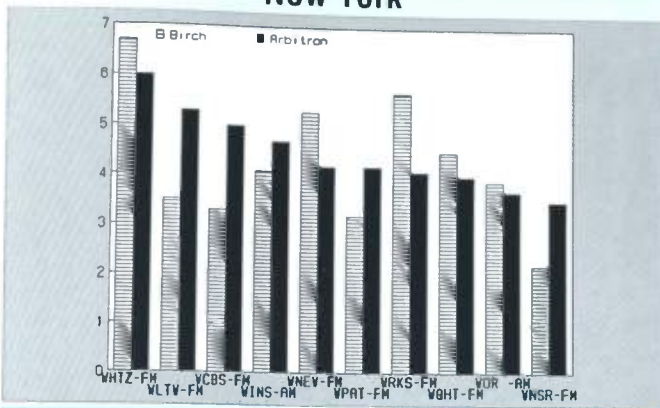

New York

Ranked on:	AqShr	AqShr	AqShr	Ranked on:	AqShr	AqShr	AqShr		
AqShr Sp89	Bir Sp89	ARB Sp89	% Diff	AqShr Sp89	Bir Sp89	ARB Sp89	% Diff		
1	WHTZ-FM	6.7	6.0	-10.4	5T	WPAT-FM	3.2	4.2	31.2
2	WLTW-FM	3.5	5.3	51.4	7	WRKS-FM	5.7	4.1	-28.1
3	WCBS-FM	3.3	5.0	51.5	8	WQHT-FM	4.5	4.0	-11.1
4	WINS-AM	4.1	4.7	14.6	9	WOR-AM	3.9	3.7	-5.1
5T	WNEV-FM	5.3	4.2	-20.8	10	WNSR-FM	2.2	3.5	59.1