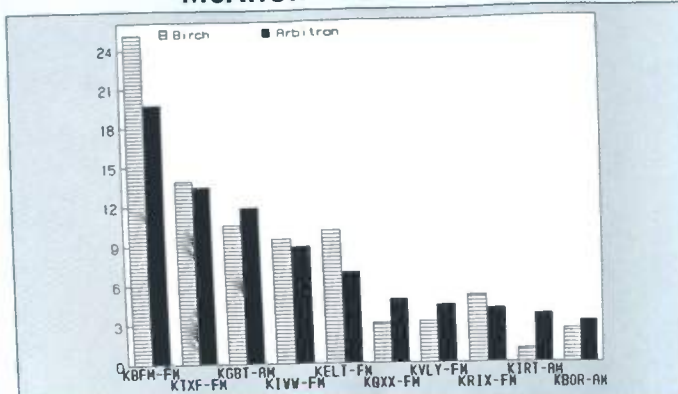

McAllen-Brownsville

Ranked on:	AqShr	AqShr	AqShr	Ranked on:	AqShr	AqShr	AqShr
AqShr Sp89	Bir Sp89	ARB Sp89	% Diff	AqShr Sp89	Bir Sp89	ARB Sp89	% Diff
1	KBFM-FM	25.1	19.7	-21.5	6	KQXX-FM	3.0
2	KTXF-FM	13.9	13.4	-3.6	7	KVLV-FM	3.1
3	KGBT-AM	10.5	11.8	12.4	8	KRIX-FM	5.0
4	KIVW-FM	9.4	8.8	-6.4	9	KIRT-AM	1.0
5	KELT-FM	10.0	6.8	-32.0	10	KBOR-AM	2.5