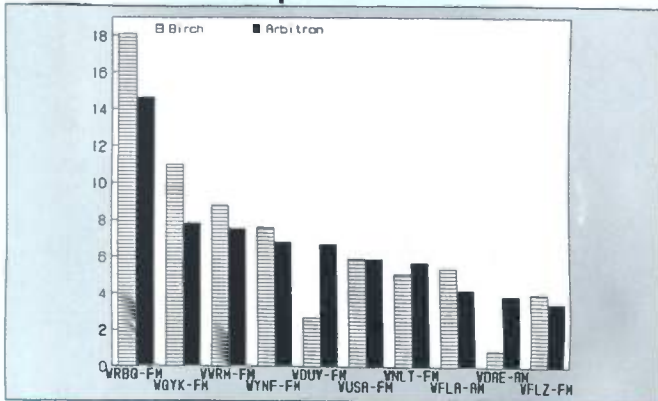

Tampa-St. Pete

Ranked on: AqShr Sp89	AqShr Bir Sp89	AqShr ARB Sp89	AqShr % Diff	Ranked on: AqShr Sp89	AqShr Bir Sp89	AqShr ARB Sp89	AqShr % Diff		
1	WRBQ-FM	18.1	14.6	-19.3	6	WUSA-FM	5.9	5.9	0.0
2	WQYK-FM	11.0	7.8	-29.1	7	WNLT-FM	5.1	5.7	11.8
3	WWRM-FM	8.8	7.5	-14.8	8	WFLA-AM	5.4	4.2	-22.2
4	WYNF-FM	7.6	6.8	-10.5	9	WDAE-AM	0.9	3.9	333.3
5	WDUV-FM	2.7	6.7	148.1	10	WFLZ-FM	4.0	3.5	-12.5