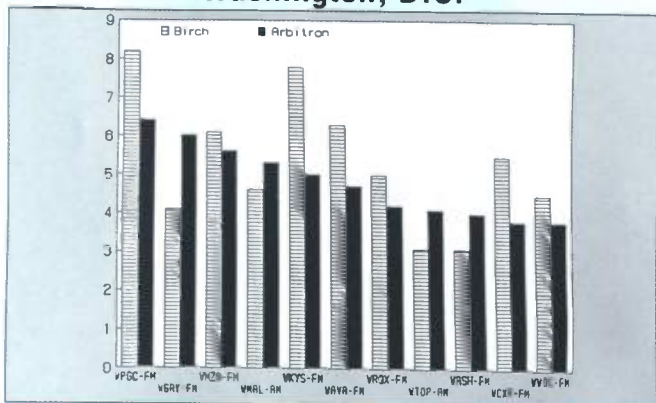

Washington, D.C.

Ranked on: AqShr Sp89	AqShr Bir Sp89	AqShr ARB Sp89	AqShr % Diff	Ranked on: AqShr Sp89	AqShr Bir Sp89	AqShr ARB Sp89	AqShr % Diff		
1	WPGC-FM	8.2	6.4	-22.0	7	WROX-FM	5.0	4.2	-16.0
2	WGAY-FM	4.1	6.0	46.3	8	WTOP-AM	3.1	4.1	32.3
3	WMZO-FM	6.1	5.6	-8.2	9	WASH-FM	3.1	4.0	29.0
4	WMAL-AM	4.6	5.3	15.2	10T	WCXR-FM	5.5	3.8	-30.9
5	WKYS-FM	7.8	5.0	-35.9	10T	WWDC-FM	4.5	3.8	-15.6
6	WAVA-FM	6.3	4.7	-25.4