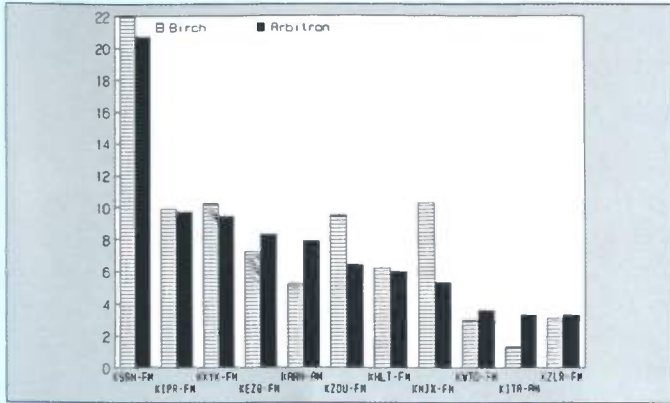

Little Rock

Ranked on: AqShr Sp89	AqShr Bir Sp89	AqShr ARB Sp89	AqShr % Diff	Ranked on: AqShr Sp89	AqShr Bir Sp89	AqShr ARB Sp89	AqShr % Diff		
1	KSSN-FM	22.0	20.7	-5.9	6	KZOU-FM	9.5	6.4	-32.6
2	KIPR-FM	9.9	9.7	-2.0	7	KHLT-FM	6.2	6.0	-3.2
3	KKYK-FM	10.2	9.4	-7.8	8	KMJX-FM	10.3	5.3	-48.5
4	KEZO-FM	7.2	8.3	15.3	9	KWTD-FM	3.0	3.6	20.0
5	KARN-AM	5.2	7.9	51.9	10T	KITA-AM	1.3	3.3	153.8
				10T	KZLR-FM	3.1	3.3	6.5