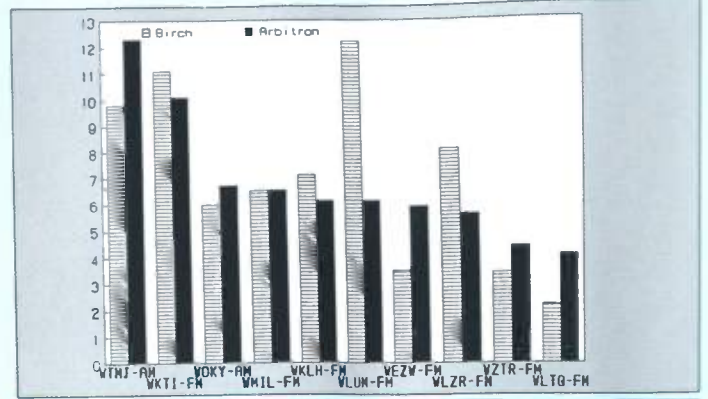

Milwaukee-Racine

Ranked on:	AqShr	AqShr	AqShr	Ranked on:	AqShr	AqShr	AqShr		
AqShr Sp89	Bir Sp89	ARB Sp89	% Diff	AqShr Sp89	Bir Sp89	ARB Sp89	% Diff		
1	WTMJ-AM	9.8	12.3	25.5	5T	WLUM-FM	12.2	6.1	-50.0
2	WTKI-FM	11.1	10.1	-9.0	7	WEZW-FM	3.5	5.9	68.6
3	WOKY-AM	6.0	6.7	11.7	8	WLZR-FM	8.1	5.6	-30.9
4	WMIL-FM	6.5	6.5	0.0	9	WZTR-FM	3.4	4.4	29.4
5T	WKLH-FM	7.1	6.1	-14.1	10	WLTO-FM	2.2	4.1	86.4