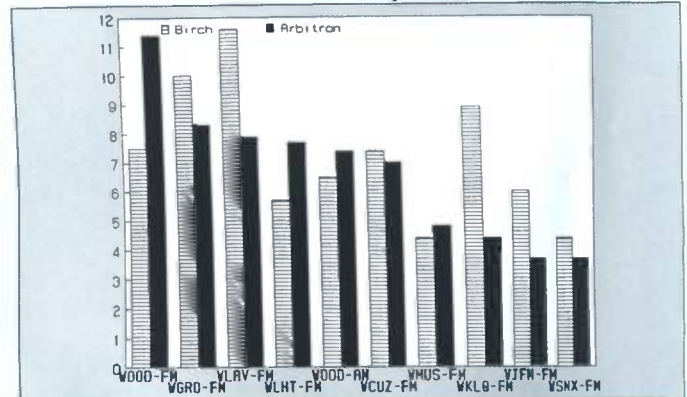

Grand Rapids

Ranked on: AqShr Sp89	AqShr Bir Sp89	AqShr ARB Sp89	AqShr % Diff	Ranked on: AqShr Sp89	AqShr Bir Sp89	AqShr ARB Sp89	AqShr % Diff		
1	WOOD-FM	7.5	11.4	52.0	6	WCUZ-FM	7.4	7.0	-5.4
2	WGRD-FM	10.0	8.3	-17.0	7	WMUS-FM	4.4	4.8	9.1
3	WLAV-FM	11.6	7.9	-31.9	8	WKLO-FM	8.9	4.4	-50.6
4	WLHT-FM	5.7	7.7	35.1	9T	WJFM-FM	6.0	3.7	-38.3
5	WOOD-AM	6.5	7.4	13.8	9T	WSNX-FM	4.4	3.7	-15.9