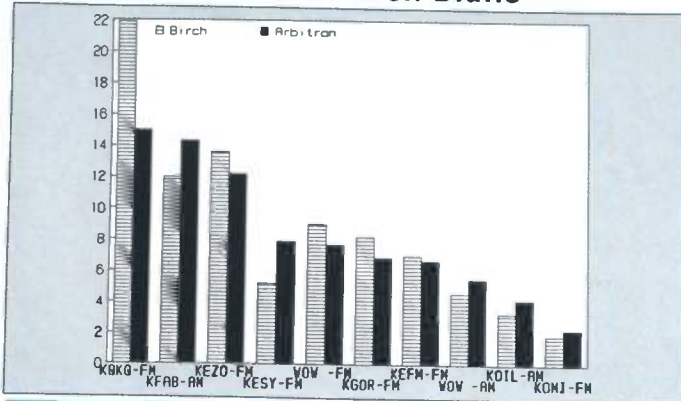

Omaha-Council Bluffs

Ranked on: AqShr Sp89	AqShr Bir Sp89	AqShr ARB Sp89	AqShr % Diff	Ranked on: AqShr Sp89	AqShr Bir Sp89	AqShr ARB Sp89	AqShr % Diff		
1	KOKO-FM	21.9	15.0	-31.5	6	KGOR-FM	8.2	6.9	-15.9
2	KFAB-AM	12.0	14.3	19.2	7	KEFM-FM	7.0	6.7	-4.3
3	KEZO-FM	13.6	12.2	-10.3	8	WOW-AM	4.6	5.5	19.6
4	KESY-FM	5.2	7.9	51.9	9	KOIL-AM	3.3	4.2	27.3
5	WOW-FM	9.0	7.7	-14.4	10	KOMJ-FM	1.9	2.3	21.1