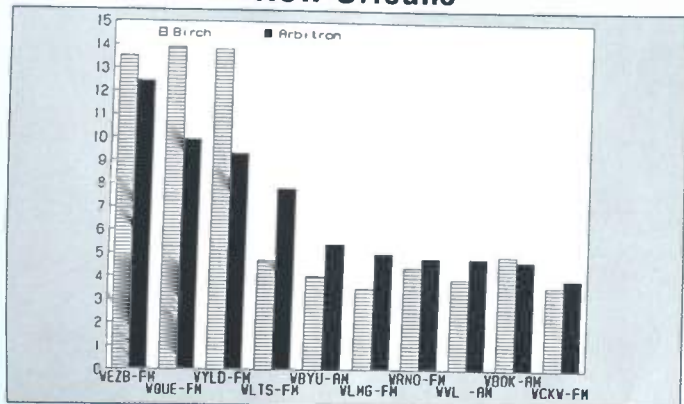

New Orleans

Ranked on:	AqShr	AqShr	AqShr	Ranked on:	AqShr	AqShr	AqShr		
AqShr Sp89	Bir Sp89	ARB Sp89	% Diff	AqShr Sp89	Bir Sp89	ARB Sp89	% Diff		
1	WEBZ-FM	13.5	12.4	-8.1	6	WLMG-FM	3.5	5.0	42.9
2	WQUE-FM	13.9	9.9	-28.8	7T	WRNO-FM	4.4	4.8	9.1
3	WYLD-FM	13.8	9.3	-32.6	7T	WWL-AM	3.9	4.8	23.1
4	WLTS-FM	4.7	7.8	66.0	9	WBOK-AM	4.9	4.7	-4.1
5	WBYU-AM	4.0	5.4	35.0	10	WCKV-FM	3.6	3.9	8.3