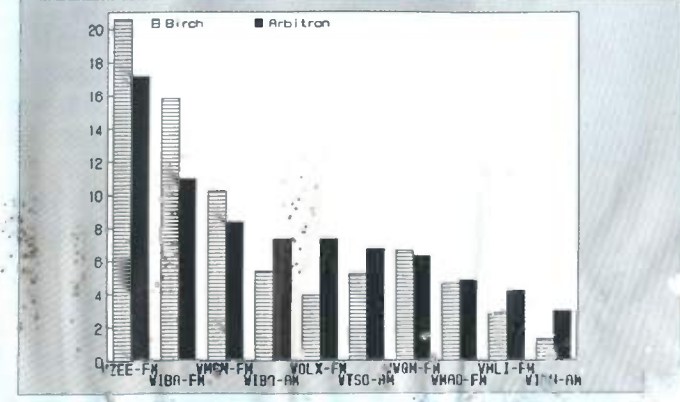

Madison

Ranked on: AqShr Sp89	AqShr Bir Sp89	AqShr ARB Sp89	AqShr % Diff	Ranked on: AqShr Sp89	AqShr Bir Sp89	AqShr ARB Sp89	AqShr % Diff		
1	WZEE-FM	20.6	17.1	-17.0	6	WTSO-AM	6.7	7.3	8.9
2	WIBA-FM	15.8	10.3	-31.0	7	WMAD-FM	4.6	5.2	12.5
3	WMGN-FM	10.2	8.3	-18.6	8	WMLI-FM	3.2	4.5	41.9
4T	WIBA-AM	5.4	7.3	35.2	9	WMLI-FM	3.2	4.5	41.9
4T	WOLX-FM	3.9	7.3	87.2	10	WIBU-AM	2.1	2.1	0.0