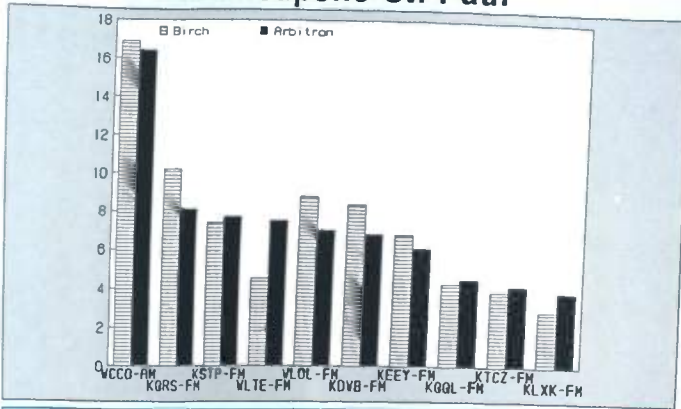

Minneapolis-St. Paul

Ranked on: AqShr Sp89	AqShr Bir Sp89	AqShr ARB Sp89	AqShr % Diff	Ranked on: AqShr Sp89	AqShr Bir Sp89	AqShr ARB Sp89	AqShr % Diff		
1	WCCO-FM	16.9	16.4	-3.0	6	KDWB-FM	8.4	6.8	-19.0
2	KORS-FM	10.2	8.1	-20.6	7	KEEY-FM	6.8	6.1	-10.3
3	KSTP-FM	7.4	7.7	4.1	8	KQQL-FM	4.3	4.5	4.7
4	WLTE-FM	4.5	7.5	66.7	9	KTCZ-FM	3.9	4.2	7.7
5	WLOL-FM	8.8	7.0	-20.5	10	KLXK-FM	2.9	3.9	34.5