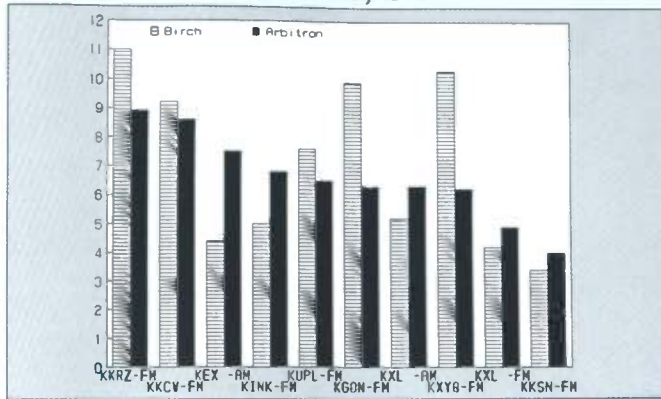

Portland, OR

Ranked on:	AqShr	AqShr	AqShr	Ranked on:	AqShr	AqShr	AqShr		
AqShr Sp89	Bir Sp89	ARB Sp89	% Diff	AqShr Sp89	Bir Sp89	ARB Sp89	% Diff		
1	KKRZ-FM	11.0	8.9	-19.1	6T	KGON-FM	9.9	6.3	-36.4
2	KKCW-FM	9.2	8.6	-6.5	6T	KXL-AM	5.2	6.3	21.2
3	KEX-AM	4.4	7.5	70.5	8	KXYQ-FM	10.3	6.2	-39.8
4	KINK-FM	5.0	6.8	36.0	9	KXL-FM	4.2	4.9	16.7
5	KUPL-FM	7.6	6.5	-14.5	10	KKSN-FM	3.4	4.0	17.6