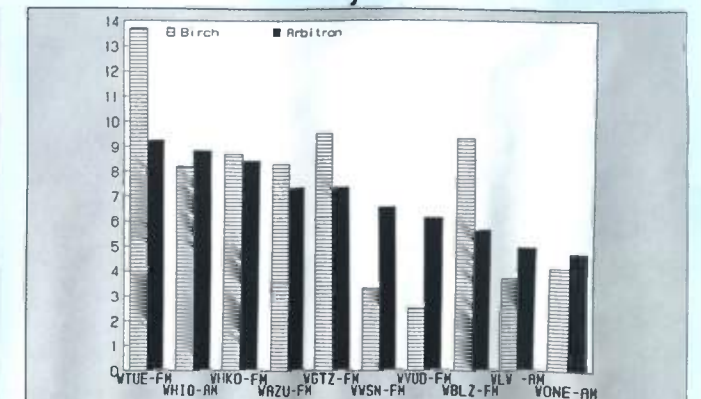

Dayton

Ranked on:	AqShr	AqShr	AqShr	Ranked on:	AqShr	AqShr	AqShr		
AqShr Sp89	Bir Sp89	ARB Sp89	% Diff	AqShr Sp89	Bir Sp89	ARB Sp89	% Diff		
1	WTUE-FM	13.7	9.2	-32.8	6	WWSN-FM	3.3	6.5	97.0
2	WHIO-AM	8.2	8.8	7.3	7	WVUD-FM	2.5	6.1	144.0
3	WHKO-FM	8.7	8.4	-3.4	8	WBLZ-FM	3.3	5.6	39.8
4T	WAZU-FM	8.3	7.3	-12.0	9	WLW-AM	3.7	4.9	32.4
4T	WGTZ-FM	9.5	7.3	-23.2	10	WJNE-AM	4.1	4.7	14.6