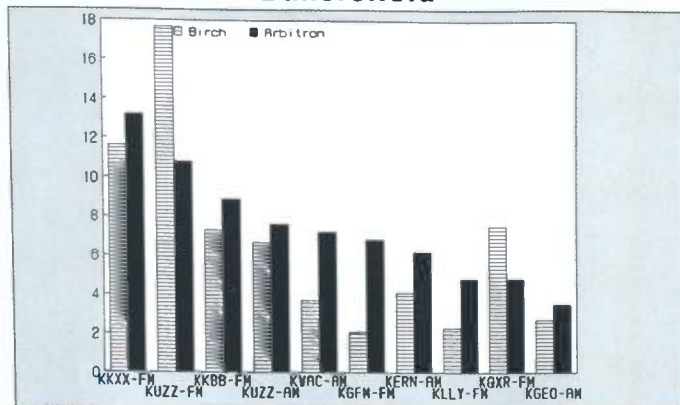

Bakersfield

Ranked on: AqShr Sp89	AqShr Bir Sp89	AqShr ARB Sp89	AqShr % Diff	Ranked on: AqShr Sp89	AqShr Bir Sp89	AqShr ARB Sp89	AqShr % Diff		
1	KKXX-FM	11.6	13.2	13.8	6	KGFM-FM	2.1	6.8	223.8
2	KZUU-FM	17.7	10.8	-39.0	7	KERN-AM	4.1	6.2	51.2
3	KKBB-FM	7.3	8.9	21.9	8T	KLLY-FM	2.3	4.8	108.7
4	KZUU-AM	6.7	7.6	13.4	8T	KQXR-FM	7.5	4.8	-36.0
5	KWAC-AM	3.7	7.2	94.6	10	KGEO-AM	2.7	3.5	29.6