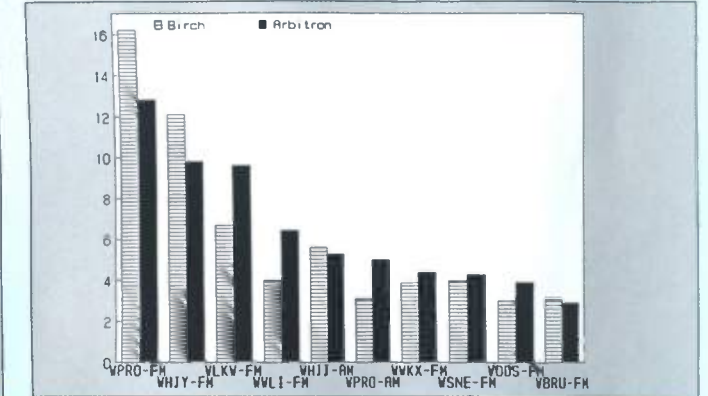

Providence-Warwick

Ranked on:	AqShr	AqShr	AqShr	Ranked on:	AqShr	AqShr	AqShr		
AqShr Sp89	Bir Sp89	ARB Sp89	% Diff	AqShr Sp89	Bir Sp89	ARB Sp89	% Diff		
1	WPRO-FM	16.2	12.8	-21.0	6	WPRO-AM	3.1	5.0	61.3
2	WHJY-FM	12.1	9.8	-19.0	7	WWKX-FM	3.9	4.4	12.8
3	WLKW-FM	6.7	9.6	43.3	8	WSNE-FM	4.0	4.3	7.5
4	WWLI-FM	4.0	6.4	60.0	9	WDS-FM	3.0	3.9	30.0
5	WHJJ-AM	5.6	5.3	-5.4	10	WBRU-FM	3.1	2.9	-6.5