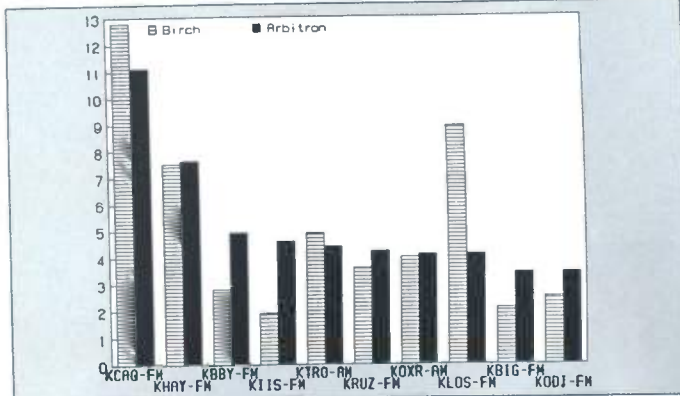

Oxnard-Ventura

Ranked on: AqShr Sp89	AqShr Bir Sp89	AqShr ARB Sp89	AqShr % Diff	Ranked on: AqShr Sp89	AqShr Bir Sp89	AqShr ARB Sp89	AqShr % Diff
1	KCAQ-FM	12.8	11.1	-13.3	6	KRUZ-FM	3.6
2	KHAY-FM	7.5	7.6	1.3	7	KOXR-AM	4.0
3	KBBY-FM	2.8	4.9	75.0	7	KLOS-FM	8.9
4	KIIS-FM	1.9	4.6	142.1	9	KBIG-FM	2.1
5	KTRO-AM	4.9	4.4	-10.2	9	KODJ-FM	2.5