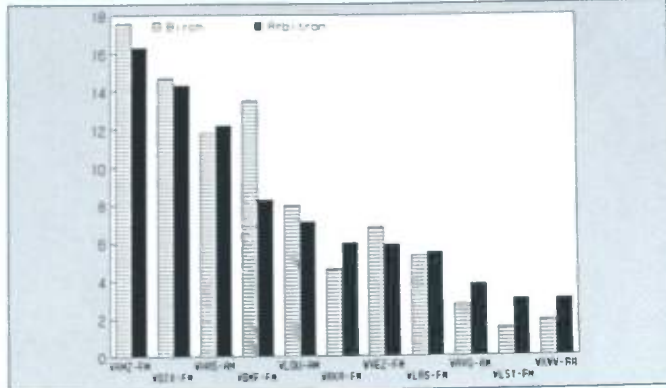

Louisville

Ranked on: AqShr Sp89	AqShr Bir Sp89	AqShr ARB Sp89	AqShr % Diff	Ranked on: AqShr Sp89	AqShr Bir Sp89	AqShr ARB Sp89	AqShr % Diff		
1	WAMZ-FM	17.6	16.3	-7.4	6	WRKA-FM	4.6	6.0	30.4
2	WDJK-FM	14.7	14.3	-2.7	7	WVEZ-FM	6.8	5.9	-13.2
3	WHAS-FM	11.8	12.2	3.4	8	WLRS-FM	5.3	5.5	3.8
4	WOMF-FM	13.5	8.3	-38.5	9	WAVG-FM	2.7	3.8	40.7
5	WLOU-AM	6.0	7.1	11.3	10T	WLSY-FM	1.5	3.0	100.0
					10T	WXVW-AM	1.9	3.0	57.9