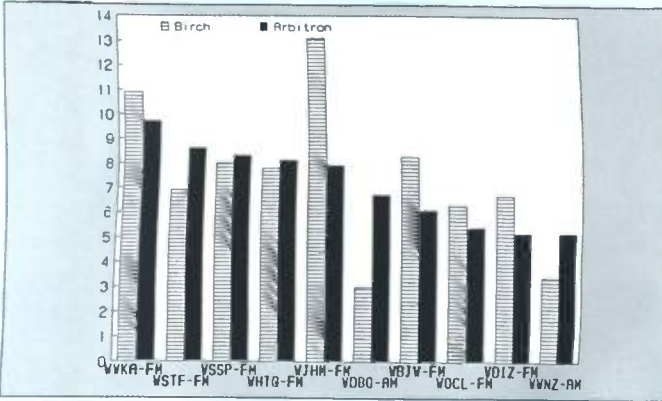

Orlando

Ranked on: AqShr Sp89	AqShr Bir Sp89	AqShr ARB Sp89	AqShr % Diff	Ranked on: AqShr Sp89	AqShr Bir Sp89	AqShr ARB Sp89	AqShr % Diff		
1	WWKA-FM	10.9	9.7	-11.0	6	WDBO-AM	3.0	6.7	123.3
2	WSTF-FM	6.9	8.6	24.6	7	WBJW-FM	8.3	6.1	-26.5
3	WSSP-FM	8.0	8.3	3.8	8	WOCL-FM	6.3	5.4	-14.3
4	WHTQ-FM	7.8	8.1	3.8	9T	WDIZ-FM	6.7	5.2	-22.4
5	WJHM-FM	13.1	7.9	-39.7	9T	WVWZ-AM	3.4	5.2	52.9