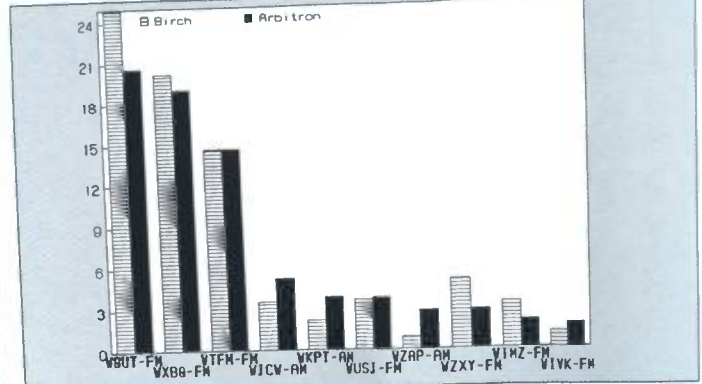

Johnson City-Kingsport, TN

Ranked on: AqShr Sp89	AqShr Bir Sp89	AqShr ARB Sp89	AqShr % Diff	Ranked on: AqShr Sp89	AqShr Bir Sp89	AqShr ARB Sp89	AqShr % Diff		
1	WQUT-FM	25.0	20.6	-17.6	6	WUSJ-FM	3.6	3.7	2.8
2	WXBQ-FM	20.2	19.0	-5.9	7	WZAP-AM	0.9	2.8	211.1
3	WTFM-FM	14.6	14.6	0.0	7	WZXY-FM	5.0	2.8	-44.0
4	WJCV-AM	3.5	5.2	48.6	9	WIMZ-FM	3.3	2.0	-39.4
5	WKPT-AM	2.1	3.8	81.0	10	WIVK-FM	1.1	1.7	54.5