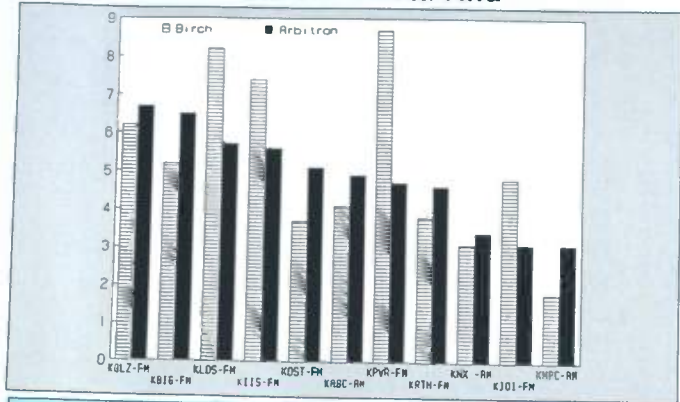

Anaheim-Santa Ana

Ranked on: AqShr Sp89	AqShr Bir Sp89	AqShr ARB Sp89	AqShr % Diff	Ranked on: AqShr Sp89	AqShr Bir Sp89	AqShr ARB Sp89	AqShr % Diff		
1	KQLZ-FM	6.2	6.7	8.1	6	KABC-AM	4.1	4.9	19.5
2	KBIG-FM	5.2	6.5	25.0	7	KPWR-FM	8.7	4.7	-46.0
3	KLOS-FM	8.2	5.7	-30.5	8	KRTH-FM	3.8	4.6	21.1
4	KIIS-FM	7.4	5.6	-24.3	9	KNX-AM	3.1	3.4	9.7
5	KOST-FM	3.7	5.1	37.8	10T	KJOI-FM	4.8	3.1	-35.4
				10T	KMPC-AM	1.8	3.1	72.2