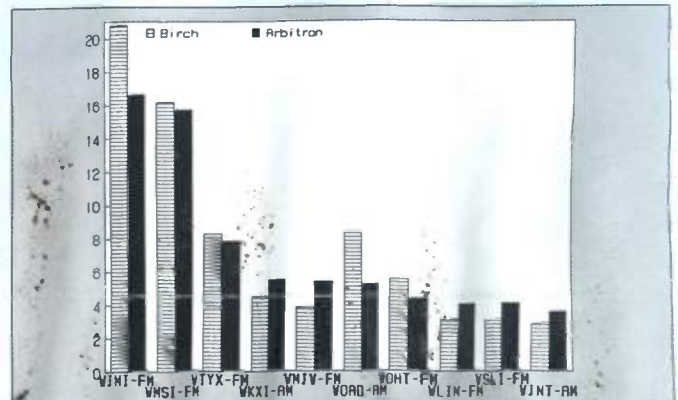

Jackson

Ranked on: AqShr Sp89	AqShr Bir Sp89	AqShr ARB Sp89	AqShr % Diff	Ranked on: AqShr Sp89	AqShr Bir Sp89	AqShr ARB Sp89	AqShr % Diff
1	WJMI-FM	20.0	16.6	-20.2	6	WOAD-AM	8.3
2	WMSI-FM	16.2	15.7	-3.1	7	WOHT-FM	5.5
3	WTVX-FM	8.3	7.8	-6.0	8	WLM-FM	3.1
4	WKXI-AM	4.5	5.5	22.2	8	WSH-FM	3.0
5	WLJN-FM	3.8	5.4	42.1	10	WJNT-AM	2.8