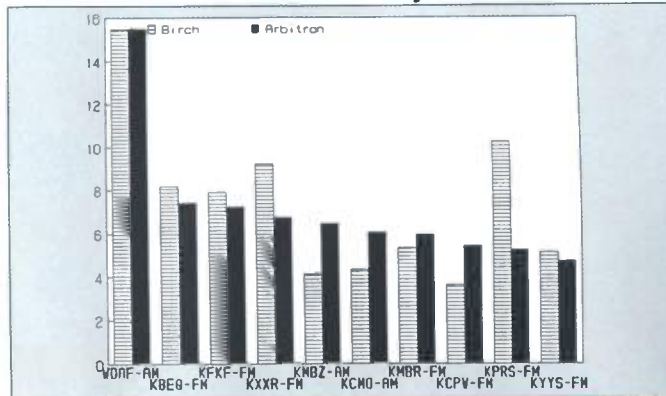

Kansas City

Ranked on:	AqShr	AqShr	AqShr	Ranked on:	AqShr	AqShr	AqShr		
AqShr Sp89	Bir Sp89	ARB Sp89	% Diff	AqShr Sp89	Bir Sp89	ARB Sp89	% Diff		
1	WDAF-AM	15.5	15.5	0.0	6	KCMO-AM	4.3	6.0	39.5
2	KBEQ-FM	8.2	7.4	-9.8	7	KMBR-FM	5.3	5.9	11.3
3	KFKF-FM	7.9	7.2	-8.9	8	KCPW-FM	3.6	5.4	50.0
4	KXXR-FM	9.2	6.7	-27.2	9	KPRS-FM	10.2	5.2	-49.0
5	KMBZ-AM	4.1	6.4	56.1	10	KYYS-FM	5.1	4.7	-7.8