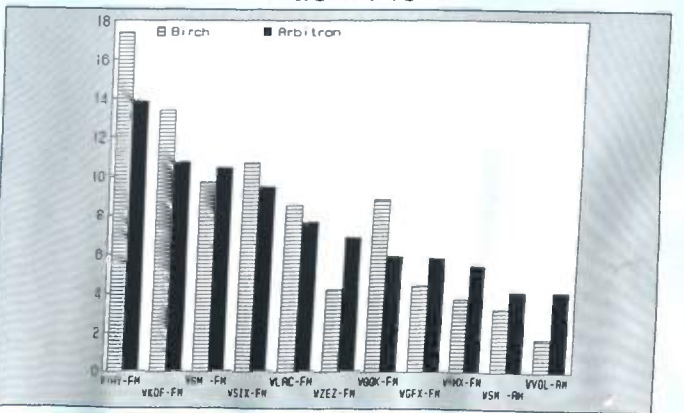

Nashville

Ranked on: AqShr Sp89	AqShr Bir Sp89	AqShr ARB Sp89	AqShr % Diff	Ranked on: AqShr Sp89	AqShr Bir Sp89	AqShr ARB Sp89	AqShr % Diff		
1	WYHY-FM	17.4	13.8	-20.7	6	WZEZ-FM	4.2	6.8	61.9
2	WKDF-FM	13.4	10.7	-20.1	7	WQOK-FM	8.8	5.9	-33.0
3	WSM-FM	9.7	10.4	7.2	8	WGFX-FM	4.4	5.8	31.8
4	WSIX-FM	10.7	9.4	-12.1	9	WRMX-FM	3.7	5.4	45.9
5	WLAC-FM	8.5	7.6	-10.6	10T	WSM-AM	3.2	4.1	28.1
				10T	WVOL-AM	1.7	4.1	141.2