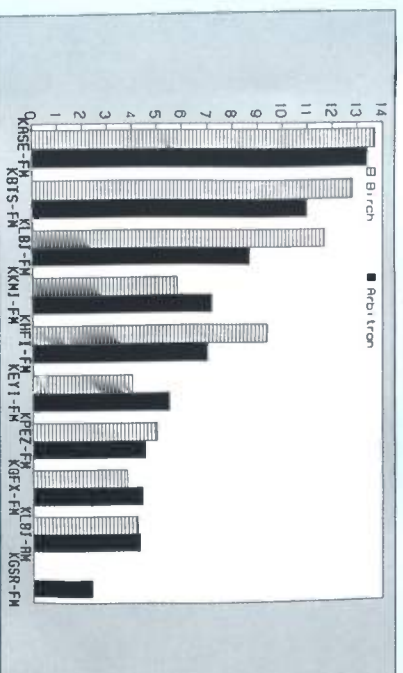

Ranked on:	AqShr	AqShr	AqShr	Ranked on:	AqShr	AqShr	AqShr
AqShr Sp89	Bir Sp89	ARB Sp89	DIF%	AqShr Sp89	Bir Sp89	ARB Sp89	% DIF
1 KASE-FM	137	134	-2.2	6 KEYI-FM	4.0	5.5	37.5
2 KBT5-FM	12.8	11.0	-14.1	7 KPZZ-FM	5.0	4.5	-10.0
3 KLBI-FM	11.7	8.7	-25.6	8 KOPX-FM	3.8	4.4	15.8
4 KKKL-FM	5.8	7.2	24.1	9 KLBI-AM	4.2	4.3	2.4
5 KHFI-FM	9.4	7.0	-25.5	10 KQSR-FM	0.0	2.4	100.0