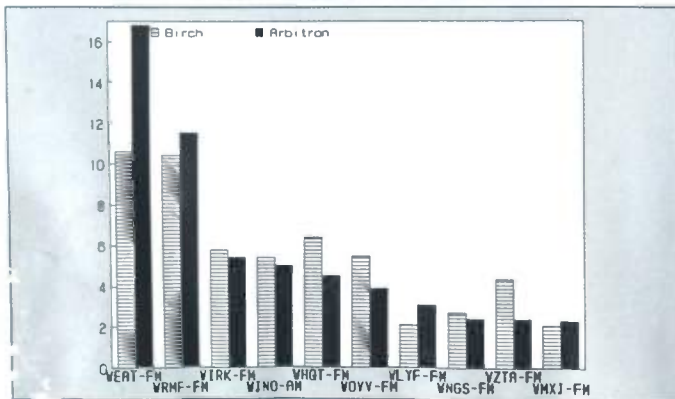

West Palm Beach-Boca Raton

Ranked on: AqShr Sp89	AqShr Bir Sp89	AqShr ARB Sp89	AqShr % Diff	Ranked on: AqShr Sp89	AqShr Bir Sp89	AqShr ARB Sp89	AqShr % Diff		
1	WEAT-FM	10.6	16.8	58.5	6	WQVW-FM	5.5	9.1	63.7
2	WRFM-FM	10.4	11.5	10.6	7	LYF-FM	2.1	2.1	0.0
3	WIRK-FM	5.8	5.4	-6.9	8T	WNGS-FM	2.7	2.7	0.0
4	WJNO-AM	5.4	5.0	-7.4	8T	WZTA-FM	4.4	4.4	0.0
5	WHOT-FM	8.4	4.5	-46.3	10	WXXJ-FM	2.1	2.1	0.0