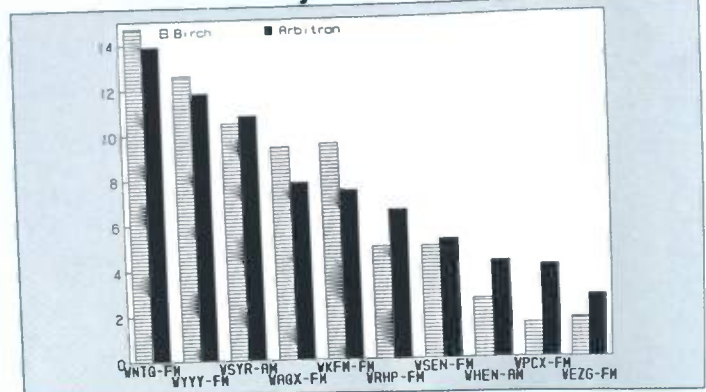

Syracuse

Ranked on: AqShr Sp89	AqShr Bir Sp89	AqShr ARB Sp89	AqShr % Diff	Ranked on: AqShr Sp89	AqShr Bir Sp89	AqShr ARB Sp89	AqShr % Diff		
1	WNTO-FM	14.7	13.9	-5.4	6	WRHP-FM	4.9	6.5	32.7
2	WYYY-FM	12.6	11.8	-6.3	7	WSEN-FM	4.9	5.2	6.1
3	WYRR-AM	10.5	10.8	2.9	8	WHEN-AM	2.6	4.2	61.5
4	WAOX-FM	9.4	7.8	-17.0	9	WPCX-FM	1.5	4.0	166.7
5	WKFM-FM	9.5	7.4	-22.1	10	WEZG-FM	1.7	2.7	58.8