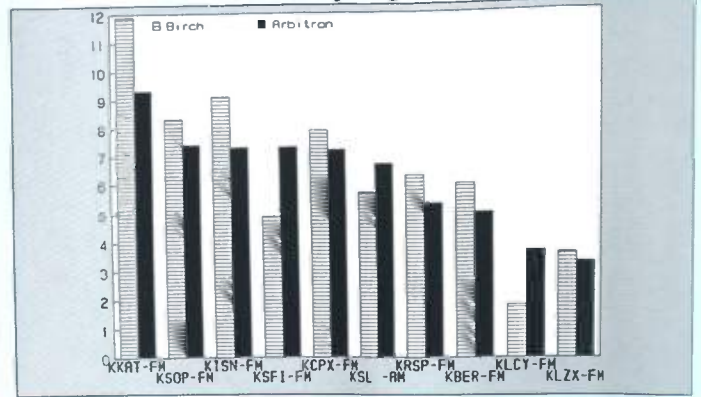

Salt Lake City-Ogden-Provo

Ranked on:	AqShr	AqShr	AqShr	Ranked on:	AqShr	AqShr	AqShr		
AqShr Sp89	Bir Sp89	ARB Sp89	% Diff	AqShr Sp89	Bir Sp89	ARB Sp89	% Diff		
1	KKAT-FM	11.9	9.3	-21.8	6	KSL-AM	5.7	6.7	17.5
2	KSOP-FM	8.3	7.4	-10.8	7	KRSP-FM	6.3	5.3	-15.9
3T	KISN-FM	9.1	7.3	-19.8	8	KBER-FM	6.0	5.0	-16.7
3T	KSFI-FM	4.9	7.3	49.0	9	KLCY-FM	1.8	3.7	105.6
5	KCPX-FM	7.9	7.2	-8.9	10	KLZX-FM	3.6	3.3	-8.3