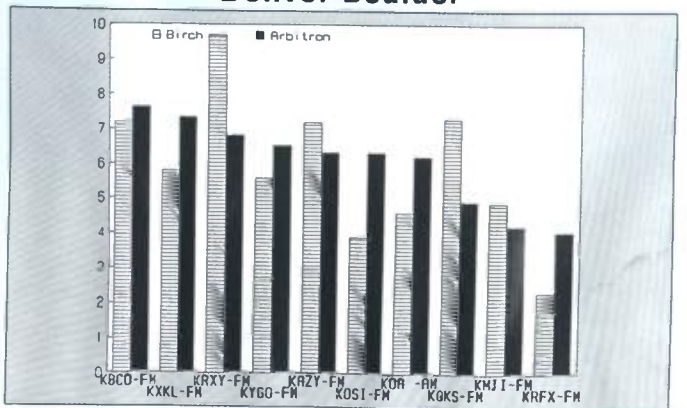

Denver-Boulder

Ranked on: AqShr Sp89	AqShr Bir Sp89	AqShr ARB Sp89	AqShr % Diff	Ranked on: AqShr Sp89	AqShr Bir Sp89	AqShr ARB Sp89	AqShr % Diff		
1	KBCO-FM	7.2	7.6	5.6	5T	KOST-FM	3.9	6.3	61.5
2	KXXL-FM	5.9	7.3	25.9	7	KOA-AM	4.6	6.2	34.8
3	KRXY-FM	9.7	6.8	-29.9	8	KOKS-FM	7.3	4.9	-32.9
4	KYGO-FM	5.6	6.5	16.1	9	KMJJ-FM	9.0	4.2	-14.3
5T	KRZY-FM	6.3	6.3	-12.5	10	KRFX-FM	2.3	4.0	73.9