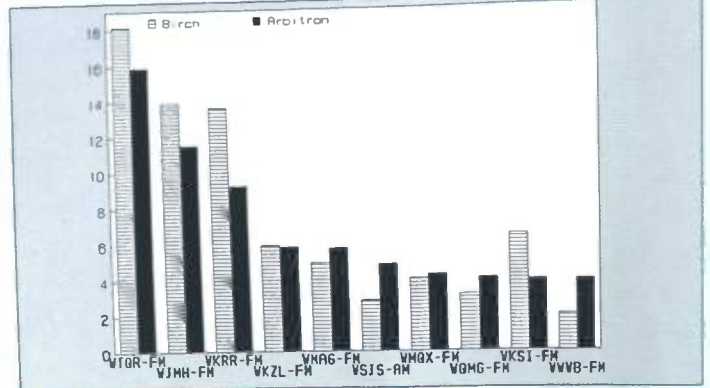

Greensboro-W.S.-High Point

Ranked on: AqShr Sp89	AqShr Bir Sp89	AqShr ARB Sp89	AqShr % Diff	Ranked on: AqShr Sp89	AqShr Bir Sp89	AqShr ARB Sp89	AqShr % Diff		
1	WTOR-FM	18.2	15.9	-12.6	6	WSJS-AM	2.8	4.6	71.4
2	WJMH-FM	13.9	11.5	-17.3	7	WMOX-FM	4.0	4.2	5.0
3	WKRR-FM	13.6	9.2	-32.4	8	WOMG-FM	3.1	4.0	29.0
4	WKZL-FM	5.9	5.8	-1.7	9T	WKSI-FM	6.4	3.9	-38.1
5	WMAG-FM	4.9	5.7	16.3	9T	WWVB-FM	2.0	3.9	95.0