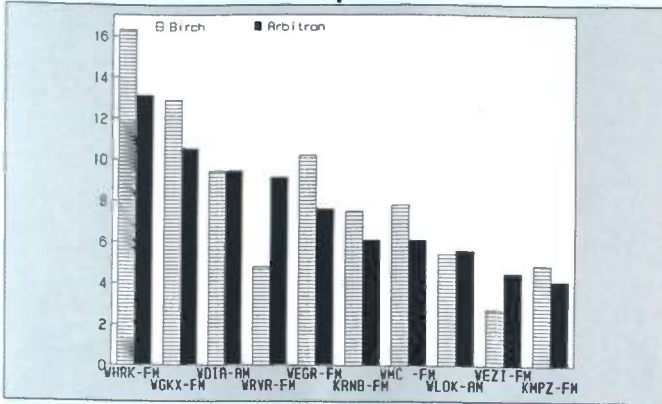

Memphis

Ranked on: AqShr Sp89	AqShr Bir Sp89	AqShr ARB Sp89	AqShr % Diff	Ranked on: AqShr Sp89	AqShr Bir Sp89	AqShr ARB Sp89	AqShr % Diff		
1	WHRK-FM	16.3	13.1	-19.6	6T	KRNB-FM	7.5	6.1	-18.7
2	WGXX-FM	12.9	10.5	-18.6	6T	WMC-FM	7.8	6.1	-21.8
3	WDIA-AM	9.4	9.4	0.0	8	WLOK-AM	5.4	5.6	3.7
4	WRVR-FM	4.8	9.1	89.6	9	WEZI-FM	2.7	4.5	66.7
5	WEGR-FM	10.2	7.6	-25.5	10	KMPZ-FM	4.9	4.1	-16.3