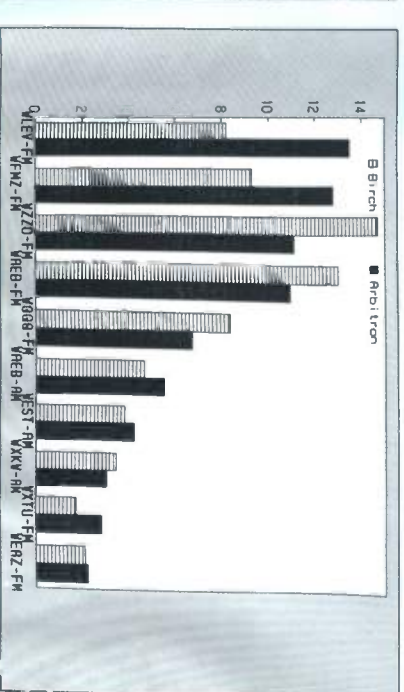

Allentown-Bethlehem

Ranked on:	AqShr	AqShr	AqShr	Ranked on:	AqShr	AqShr	AqShr
AqShr Sp89	Bir Sp89	ARB Sp89	DIF%	AqShr Sp89	Bir Sp89	ARB Sp89	% DIF
1 QLEI-FM	8.2	13.5	64.6	6 WAEF-AM	4.6	5.5	19.5
2 QLEI-FM	9.3	12.8	37.6	7 WEST-AM	3.8	4.2	10.5
3 QLEI-FM	14.7	11.1	-24.5	8 WYXX-AM	3.4	3.0	-11.8
4 QLEI-FM	4.6	5.5	19.6	9 WXTV-FM	1.7	2.8	64.7
5 QLEI-FM	6.3	6.7	19.3	10 WEAZ-FM	2.1	2.2	4.8