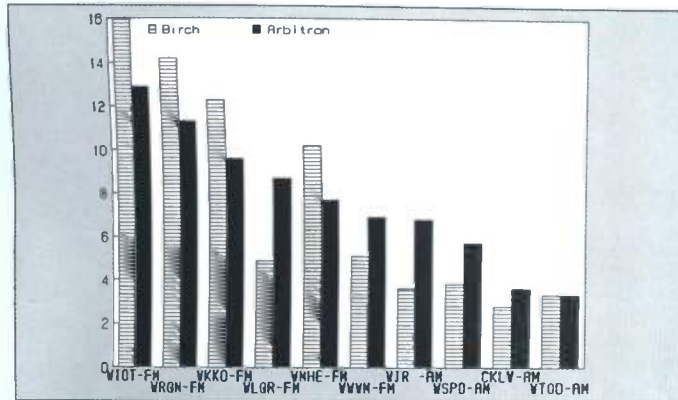

Toledo

Ranked on: AqShr Sp89	AqShr Bir Sp89	AqShr ARB Sp89	AqShr % Diff	Ranked on: AqShr Sp89	AqShr Bir Sp89	AqShr ARB Sp89	AqShr % Diff		
1	WIOT-FM	16.0	12.9	-19.4	6	WWW-FM	5.1	6.9	35.3
2	WRON-FM	14.2	11.3	-20.4	7	WJRH-AM	3.6	6.8	88.9
3	WKKO-FM	12.3	9.6	-22.0	8	WSPD-AM	3.8	5.7	50.0
4	WLOR-FM	4.9	8.7	77.6	9	CKLW-AM	2.8	3.6	28.6
5	WMHE-FM	10.2	7.7	-24.5	10	WTOD-AM	3.3	3.3	0.0