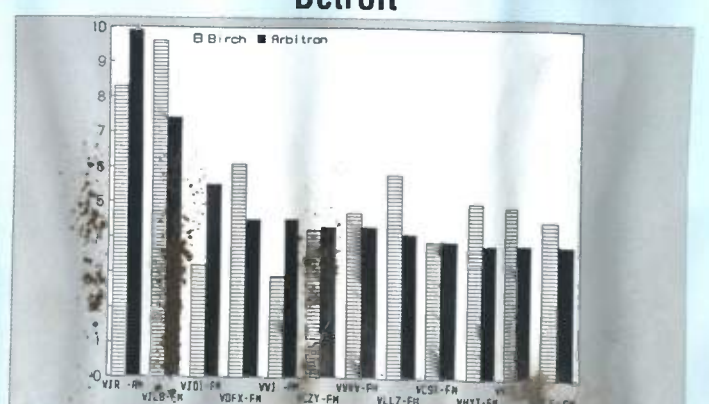

Detroit

Ranked on:	AqShr	AqShr	AqShr	Ranked on:	AqShr	AqShr	AqShr		
AqShr Sp89	Bir Sp89	ARB Sp89	% Diff	AqShr Sp89	Bir Sp89	ARB Sp89	% Diff		
1	WJR-AM	8.3	9.9	19.3	6T	WVBB-FM	4.5	5.2	15.6
2	WJLB-FM	9.5	7.4	-22.9	8	WVST-FM	4.5	5.2	15.6
3	WJOL-FM	7.5	7.9	5.3	9	WVZZ-FM	4.5	5.2	15.6
4T	WDFX-FM	4.1	5.5	26.2	10T	WVBT-FM	4.5	5.2	15.6
4T	WWJ-AM	4.5	5.2	15.6	10T	WVZZ-FM	4.5	5.2	15.6
5	WZZM-FM	4.5	5.2	15.6	10T	WVBT-FM	4.5	5.2	15.6
6	WVZZ-FM	4.5	5.2	15.6	10T	WVBT-FM	4.5	5.2	15.6