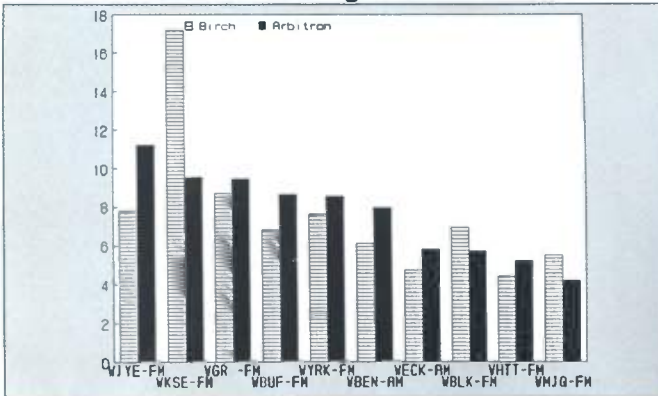

Buffalo-Niagara Falls

Ranked on:	AqShr	AqShr	AqShr	Ranked on:	AqShr	AqShr	AqShr		
AqShr Sp89	Bir Sp89	ARB Sp89	% Diff	AqShr Sp89	Bir Sp89	ARB Sp89	% Diff		
1	WJYE-FM	7.8	11.2	43.6	6	WBEN-AM	6.1	7.9	29.5
2	WKSE-FM	17.2	9.5	-44.8	7	WECK-AM	4.7	5.8	23.4
3	WGR-FM	8.7	9.4	8.0	8	WBLK-FM	6.9	5.7	-17.4
4	WBUF-FM	6.8	8.6	26.5	9	WHTT-FM	4.4	5.2	18.2
5	WYRK-FM	7.6	8.5	11.8	10	WMJQ-FM	5.5	4.2	-23.6