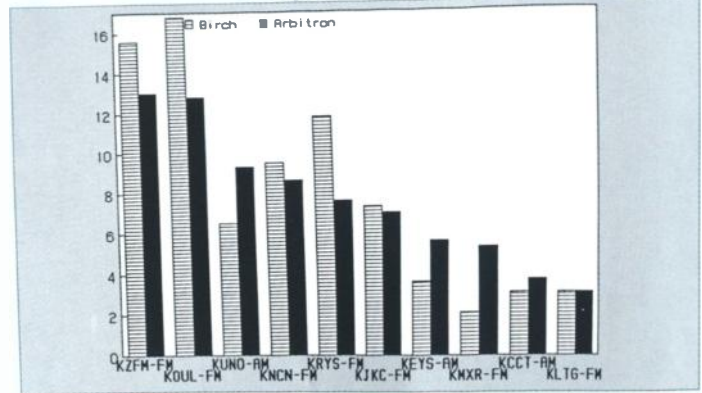

Corpus Christi

Ranked on: AqShr Sp89	AqShr Bir Sp89	AqShr ARB Sp89	AqShr % Diff	Ranked on: AqShr Sp89	AqShr Bir Sp89	AqShr ARB Sp89	AqShr % Diff		
1	KZFM-FM	15.6	13.0	-16.7	6	KJJC-FM	7.3	7.0	-4.1
2	KOUL-FM	16.8	12.8	-23.8	7	KEYS-FM	3.6	5.6	55.6
3	KUNO-FM	6.5	9.3	43.1	8	KMXR-FM	2.1	5.3	152.4
4	KNCN-FM	9.5	8.6	-9.5	9	KCCT-FM	3.1	3.7	19.4
5	KRYS-FM	11.8	7.6	-35.6	10	KLTG-FM	3.1	3.1	0.0

Index To Markets

New York, Los Angeles, Chicago, San Francisco, Philadelphia, Detroit	Page 4
Boston, Dallas-Ft. Worth, Washington, D.C., Houston-Galveston,	Page 5
Miami-Ft. Lauderdale, Nassau-Suffolk	Page 6
Atlanta, Seattle-Tacoma, St. Louis, San Diego, Baltimore, Pittsburgh	Page 7
Minneapolis-St. Paul, Anaheim-Santa Ana, Tampa-St. Pete, Cleveland,	Page 8
Phoenix, Denver-Boulder	Page 9
Portland, OR, Milwaukee-Racine, Kansas City, Providence-Warwick,	Page 10
San Jose, Cincinnati	Page 11
Sacramento, Norfolk-Virginia Beach, Columbus, OH, New Orleans,	Page 12
Riverside-San Bernadino, San Antonio	Page 13
Indianapolis, Salt Lake City-Ogden-Provo, Buffalo-Niagara Falls, Hartford-New Britain-Middleton,	Page 14
Charlotte-Gastonia, Dayton	Page 15
Memphis, Rochester, NY, Orlando, Monmouth-Ocean, NJ, Oklahoma City, Nashville	Page 16
Louisville, Greensboro-Winston Salem- High Point, Birmingham, Jacksonville, FL,	Page 17
West Palm Beach-Boca Raton, Albany-Schenectady-Troy	Page 18
Richmond, Tulsa, Boston, Wilkes-Barre-Scranton, Raleigh-Durham, Allentown-Bethlehem	Page 19
Tucson, Syracuse, Akron, Grand Rapids, Las Vegas, Greenville-Spartanburg	Page 20
Knoxville, Omaha-Council Bluffs, Springfield, MA, Toledo, Fresno, Harrisburg-Lebanon, PA	Page 21
Monterey-Salinas-Santa Cruz, McAllen-Brownsville, Baton Rouge, Albuquerque,	Page 22
El Paso, Youngstown-Warren	Page 18
Little Rock, New Bedford, MA, Charleston, SC, Wichita, Mobile, New Haven	Page 19
Stockton, Johnson City-Kingsport, TN, Columbia, SC, Roanoke-Lynchburg, VA,	Page 20
Chattanooga, Lansing-East Lansing	Page 21
Spokane, Bakersfield, Flint, Worcester, York, Shreveport	Page 22
Auigusta, GA, Lancaster, Oxnard-Ventura, Saginaw-Bay City-Midland, Huntsville, Jackson	Page 21
Colorado Springs, Des Moines, Beaumont-Port Arthur, Quad Cities, Fayetteville, NC, Madison	Page 22
Pensacola, Corpus Christi	Page 22