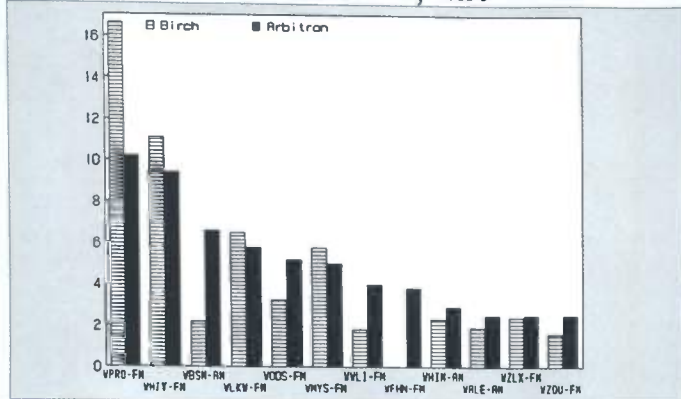

New Bedford, MA

Ranked on: AqShr Sp89	Bir Sp89	ARB Sp89	% Diff	Ranked on: AqShr Sp89	Bir Sp89	ARB Sp89	% Diff		
1	WPRO-FM	16.6	10.2	-38.6	7	WWLI-FM	1.8	4.0	122.2
2	WHJY-FM	11.1	9.4	-15.3	8	WFHN-FM	0.0	3.8	100.0
3	WBSM-AM	2.2	6.6	200.0	9	WHIM-AM	2.3	2.9	26.1
4	WLKW-FM	6.5	5.8	-10.8	10T	WALE-AM	1.9	2.5	31.6
5	WODS-FM	3.2	5.2	62.5	10T	WZLX-FM	2.4	2.5	4.2
6	WMYS-FM	5.8	5.0	-13.8	10T	WZOU-FM	1.6	2.5	56.3