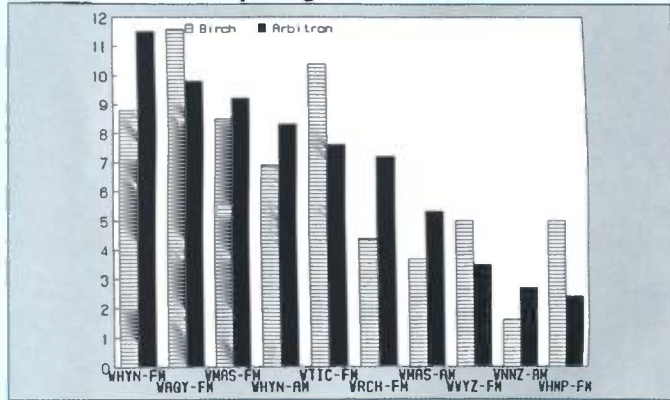

Springfield, MA

Ranked on: AqShr Sp89	AqShr Bir Sp89	AqShr ARB Sp89	AqShr % Diff	Ranked on: AqShr Sp89	AqShr Bir Sp89	AqShr ARB Sp89	AqShr % Diff		
1	WHYN-FM	8.8	11.5	30.7	6	WRCH-FM	4.4	7.3	63.6
2	WAQY-FM	11.6	9.8	-15.5	7	WMAS-AM	3.7	5.2	43.2
3	WMAS-FM	8.5	9.2	8.2	8	WVMZ-FM	5.0	3.5	-30.0
4	WHYN-AM	6.9	8.3	20.3	9	WNNZ-AM	1.6	2.7	68.8
5	WTIC-FM	10.4	7.6	-26.9	10	WHMP-FM	5.0	2.4	-52.0