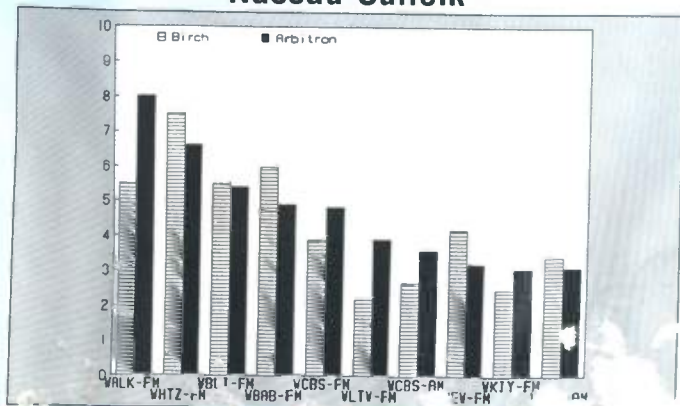

Nassau-Suffolk

Ranked on: AqShr Sp89	AqShr Bir Sp89	AqShr ARB Sp89	AqShr % Diff	Ranked on: AqShr Sp89	AqShr Bir Sp89	AqShr ARB Sp89	AqShr % Diff		
1	WALK-FM	5.5	3.0	-45.5	6	WLTN-AM	2.2	3.4	54.5
2	WHTZ-FM	7.5	6.0	-12.0	7	WVBC-AM	3.4	4.2	23.5
3	WBLI-FM	5.5	5.4	-1.8	8	WVFM	2.2	3.4	35.5
4	WBAB-FM	5.0	4.9	-1.3	9				
5	WCBS-FM	3.9	4.8	23.1	10