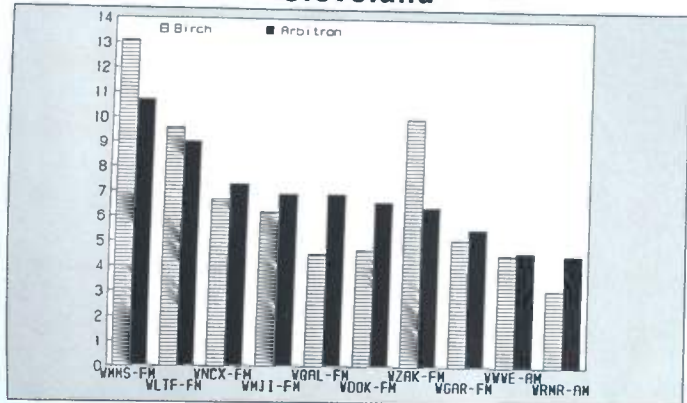

Cleveland

Ranked on: AqShr Sp89	AqShr Bir Sp89	AqShr ARB Sp89	AqShr % Diff	Ranked on: AqShr Sp89	AqShr Bir Sp89	AqShr ARB Sp89	AqShr % Diff		
1	WMMS-FM	13.1	10.7	-18.3	6	WQOK-FM	4.7	6.6	40.4
2	WLTF-FM	9.6	9.0	-6.3	7	WZAK-FM	10.0	6.4	-36.0
3	WNXC-FM	6.7	7.3	9.0	8	WGAR-FM	5.1	5.5	7.8
4T	WUJI-FM	6.2	6.9	11.3	9	WVVE-AM	4.5	4.6	2.2
4T	WQAL-FM	4.5	6.9	53.3	10	WRMR-AM	3.1	4.5	45.2