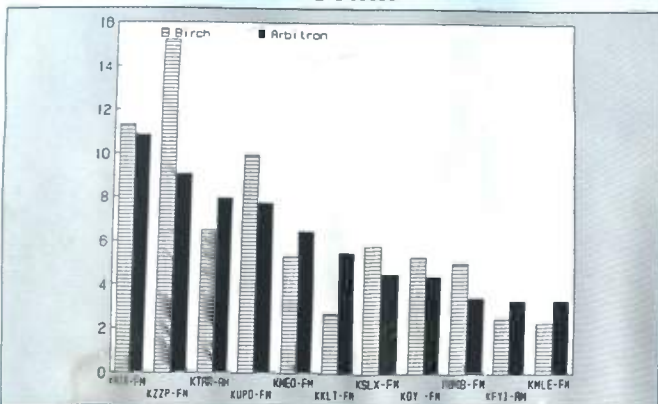

Phoenix

Ranked on: AqShr Sp89	AqShr Bir Sp89	AqShr ARB Sp89	AqShr % Diff	Ranked on: AqShr Sp89	AqShr Bir Sp89	AqShr ARB Sp89	AqShr % Diff		
1	KPHX-FM	11.0	10.8	-1.4	6	KKLT-FM	2.7	5.5	50.0
2	KZZP-FM	9.0	9.0	-0.0	7	KSLX-FM	5.8	4.5	-22.0
3	KTAR-FM	7.9	7.9	0.0	8	KQY-FM	5.3	4.4	-17.0
4	KUPD-FM	7.7	7.7	-0.0	9	KDKB-FM	5.0	3.4	-32.0
5	KNEO-FM	5.3	6.4	20.5	10	KFYI-FM	2.5	3.3	32.0
				10	KMLE-FM	2.3	3.3	43.5