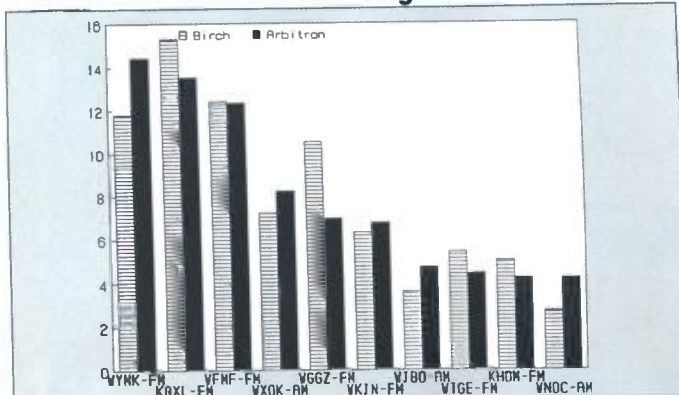

Baton Rouge

Ranked on:	AqShr	AqShr	AqShr	Ranked on:	AqShr	AqShr	AqShr
AqShr Sp89	Bir Sp89	ARB Sp89	% Diff	AqShr Sp89	Bir Sp89	ARB Sp89	% Diff
1	WYNK-FM	11.8	14.4	22.0	6	WKJN-FM	6.3
2	KQXL-FM	15.3	13.5	-11.8	7	WJBO-AM	3.6
3	WFME-FM	12.4	12.3	-0.8	8	WTGE-FM	5.4
4	WXOK-AM	7.2	8.2	13.9	9	KHOM-FM	5.0
5	WGGZ-FM	10.5	6.9	-34.3	9	WNDC-AM	2.7