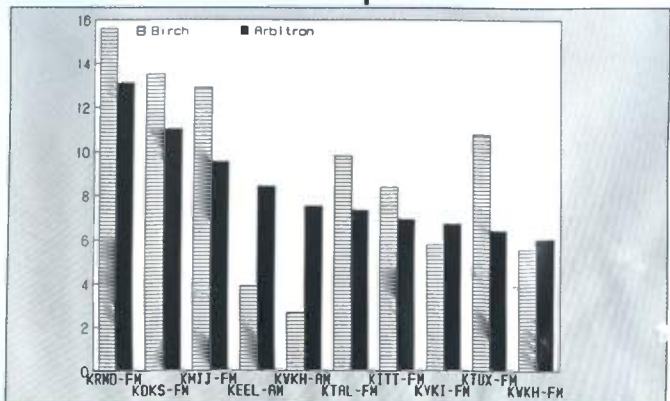

Shreveport

Ranked on: AqShr Sp89	AqShr Bir Sp89	AqShr ARB Sp89	AqShr % Diff	Ranked on: AqShr Sp89	AqShr Bir Sp89	AqShr ARB Sp89	AqShr % Diff		
1	KRMD-FM	15.6	13.1	-16.0	6	KTPA-FM	9.8	7.3	-25.5
2	KOKS-FM	13.5	11.0	-18.5	7	KITN-FM	8.4	6.9	-17.9
3	KMLN-FM	12.9	9.5	-26.4	8	KVKI-FM	5.8	6.7	15.5
4	WVLA-AM	3.9	8.4	115.4	9	KTUX-FM	10.8	6.4	-40.1
5	KVKH-AM	2.7	7.5	177.8	10	KVKH-FM	5.6	6.0	7.1