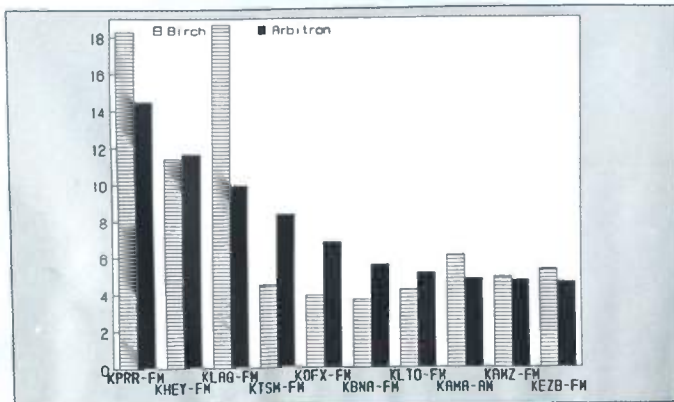

El Paso

Ranked on:	AqShr	AqShr	AqShr	Ranked on:	AqShr	AqShr	AqShr
AqShr Sp89	Bir Sp89	ARB Sp89	% Diff	AqShr Sp89	Bir Sp89	ARB Sp89	% Diff
1	KPRR-FM	18.3	14.4	-21.3	6	KBNA-FM	3.7
2	KHEY-FM	11.4	11.6	1.8	7	KLTO-FM	4.2
3	KLAG-FM	18.1	9.9	-47.1	8	KAMA-AM	6.1
4	KTSM-FM	4.5	3.3	-28.4	9	KAMZ-FM	4.9
5	KOFX-FM	6.8	6.8	0.0	10	KEZB-FM	5.3