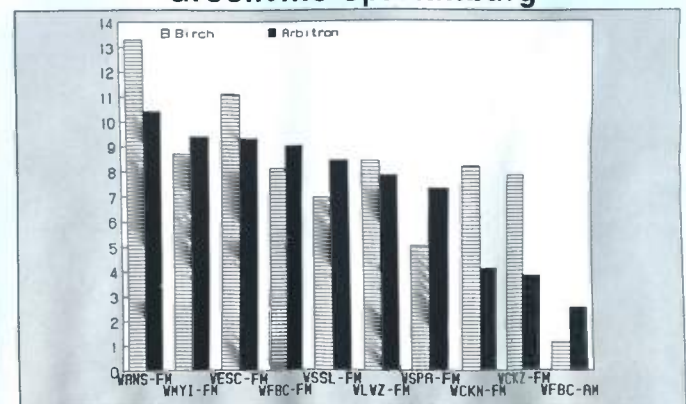

Greenville-Spartanburg

Ranked on: AqShr Sp89	AqShr Bir Sp89	AqShr ARB Sp89	AqShr % Diff	Ranked on: AqShr Sp89	AqShr Bir Sp89	AqShr ARB Sp89	AqShr % Diff		
1	WANS-FM	13.3	10.4	-21.8	6	WLWZ-FM	1.4	7.8	7.1
2	WMYH-FM	8.7	9.4	8.0	7	WSPA-FM	5.0	7.3	46.0
3	WESC-FM	11.1	9.3	-16.2	8	WCKN-FM	2.1	4.1	50.0
4	WFBC-FM	8.1	9.0	11.1	9	WCKZ-FM	7.1	3.8	-51.3
5	WSSL-FM	6.9	8.4	21.7	10	WFBC-AM	1.1	2.5	127.3