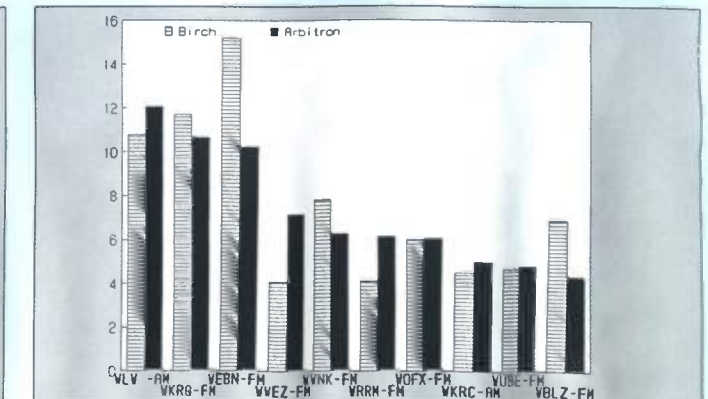

Cincinnati

Ranked on:	AqShr	AqShr	AqShr	Ranked on:	AqShr	AqShr	AqShr		
AqShr Sp89	Bir Sp89	ARB Sp89	% Diff	AqShr Sp89	Bir Sp89	ARB Sp89	% Diff		
1	WLW-AM	10.8	12.0	11.1	6	WRRM-FM	4.1	6.1	48.8
2	WKRC-FM	11.7	10.6	-9.4	7	WOFX-FM	5.0	3.1	-38.0
3	WF -FM	15.2	10.2	-32.9	8	WKRC-AM	4.3	5.0	11.1
4	WVEZ-FM	4.1	7.1	73.2	9	WJBE-FM	4.7	4.8	2.1
5	WVNC-FM	7.8	6.2	-20.5	10	WBLZ-FM	4.3	4.3	-37.7