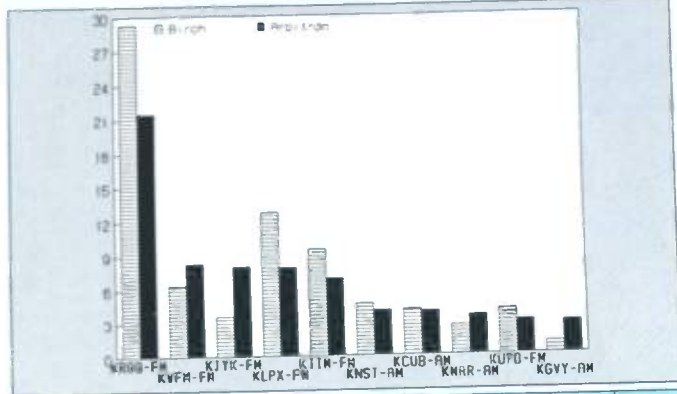

Tucson

Ranked on: AqShr Sp89	AqShr Bir Sp89	AqShr ARB Sp89	AqShr % Diff	Ranked on: AqShr Sp89	AqShr Bir Sp89	AqShr ARB Sp89	AqShr % Diff		
1	KRQQ-FM	29.3	21.5	-26.6	6	KNST-AM	4.6	4.0	-13.0
2	KWFM-FM	6.4	8.3	29.7	7	KCUB-AM	4.1	3.9	-4.9
3	KJVK-FM	3.6	8.0	122.2	8	KMRR-AM	2.6	3.5	34.6
4	KLPX-FM	12.8	7.9	-38.3	9	KUPD-FM	4.0	3.0	-25.0
5	KIIM-FM	9.5	6.9	-27.4	10	KGYY-AM	1.0	2.9	190.0