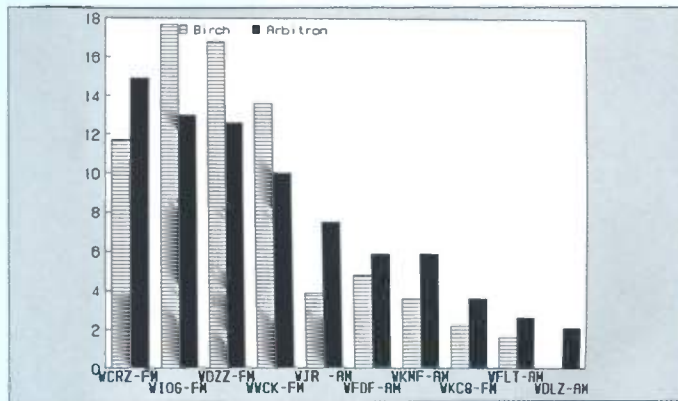

Flint

Ranked on: AqShr Sp89	AqShr Bir Sp89	AqShr ARB Sp89	AqShr % Diff	Ranked on: AqShr Sp89	AqShr Bir Sp89	AqShr ARB Sp89	AqShr % Diff		
1	WCRZ-FM	11.7	14.9	27.4	6T	WFDF-AM	4.8	5.9	22.9
2	WIOG-FM	17.7	13.0	-26.6	6T	WKMF-FM	3.6	5.9	63.9
3	WZZZ-FM	16.8	12.6	-25.0	8	WRCO-FM	2.2	3.6	63.6
4	WWCK-FM	13.6	10.0	-26.5	9	WFLT-AM	1.6	2.6	62.5
5	WJRW-AM	3.9	7.5	92.3	10	WDLZ-AM	0.0	2.1	100.0