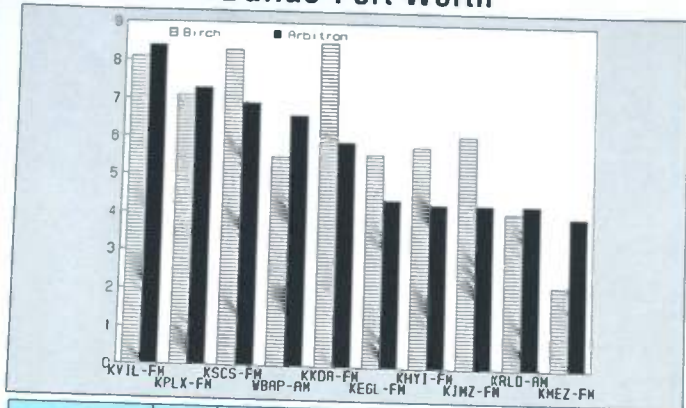

Dallas-Fort Worth

Ranked on: AqShr Sp89	AqShr Bir Sp89	AqShr ARB Sp89	AqShr % Diff	Ranked on: AqShr Sp89	AqShr Bir Sp89	AqShr ARB Sp89	AqShr % Diff		
1	KVIL-FM	8.1	8.4	3.7	6	KEGL-FM	5.6	4.4	-21.4
2	KPLX-FM	7.1	7.3	2.8	7T	KHYI-FM	5.8	4.3	-25.9
3	KSCS-FM	8.3	6.9	-16.9	7T	KJMZ-FM	6.1	4.3	-29.5
4	KBAP-FM	5.5	6.6	20.0	7T	KRLD-FM	4.1	4.3	4.9
5	KKDA-FM	8.5	5.9	-30.6	10	KMEZ-FM	2.2	4.0	81.8