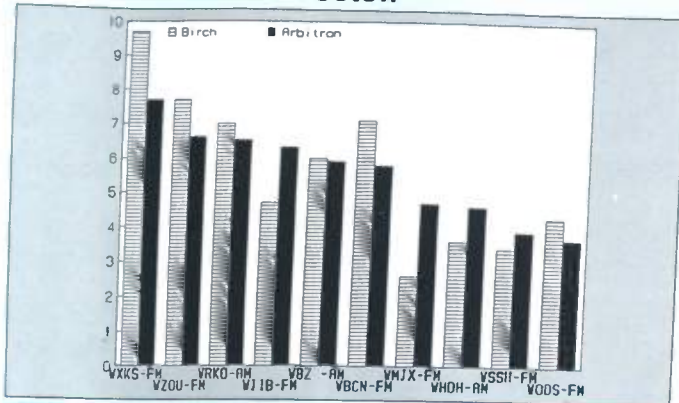

Boston

Ranked on: AqShr Sp89	AqShr Bir Sp89	AqShr ARB Sp89	AqShr % Diff	Ranked on: AqShr Sp89	AqShr Bir Sp89	AqShr ARB Sp89	AqShr % Diff		
1	WXKS-FM	9.7	7.7	-20.6	6	WBCN-FM	7.1	5.8	-18.3
2	WZOU-FM	7.7	6.6	-14.3	7	WMJX-FM	2.6	4.7	80.8
3	VRKO-FM	7.0	6.5	-7.1	8	WHDH-AM	3.6	4.6	27.8
4	WJIB-FM	4.7	6.3	34.0	9	WSSH-FM	3.4	3.9	14.7
5	WBZ-AM	6.0	5.9	-1.7	10	WODS-FM	4.3	3.7	-14.0