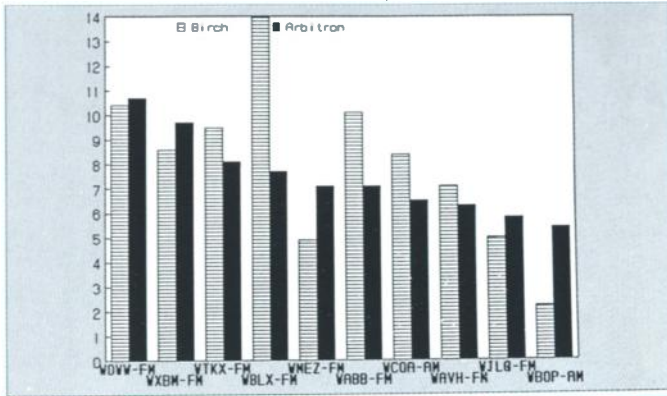

Pensacola, FL

Ranked on: AqShr Sp89	AqShr Bir Sp89	AqShr ARB Sp89	AqShr % Diff	Ranked on: AqShr Sp89	AqShr Bir Sp89	AqShr ARB Sp89	AqShr % Diff		
1	WQVV-FM	10.4	10.7	2.9	5T	WBBB-FM	10.1	7.1	-29.7
2	WXBM-FM	8.6	9.7	12.8	7	WCOA-FM	8.4	6.5	-22.6
3	WTKX-FM	9.5	8.1	-14.7	8	WAVH-FM	7.1	6.3	-11.3
4	WBLX-FM	14.0	7.7	-45.0	9	WJLQ-FM	5.0	5.8	16.0
5T	WMEZ-FM	4.9	7.1	44.9	10	WBOP-FM	2.2	5.4	145.5