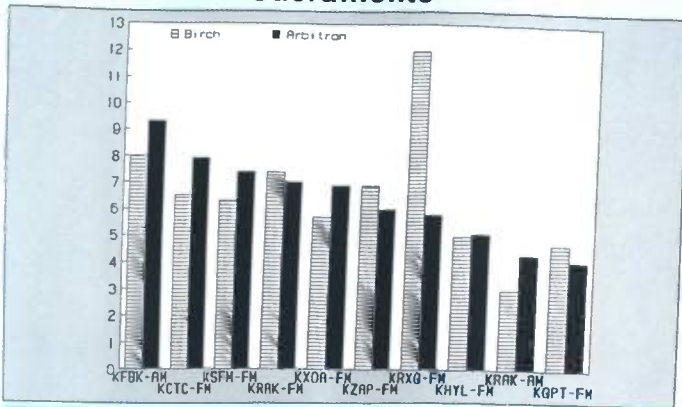

Sacramento

Ranked on:	AqShr	AqShr	AqShr	Ranked on:	AqShr	AqShr	AqShr		
AqShr Sp89	Bir Sp89	ARB Sp89	% Diff	AqShr Sp89	Bir Sp89	ARB Sp89	% Diff		
1	KFBK-FM	8.0	9.3	16.3	6	KZAP-FM	6.9	6.0	-13.0
2	KCTC-FM	6.5	7.9	21.5	7	KRXQ-FM	12.0	5.8	-51.7
3	KSFM-FM	6.3	7.4	17.5	8	KHYL-FM	5.0	5.1	2.0
4	KRAK-FM	7.4	7.0	-5.4	9	KRAK-AM	3.0	4.3	43.3
5	KXQO-FM	5.7	6.9	21.1	10	KOPT-FM	4.7	4.1	-12.8