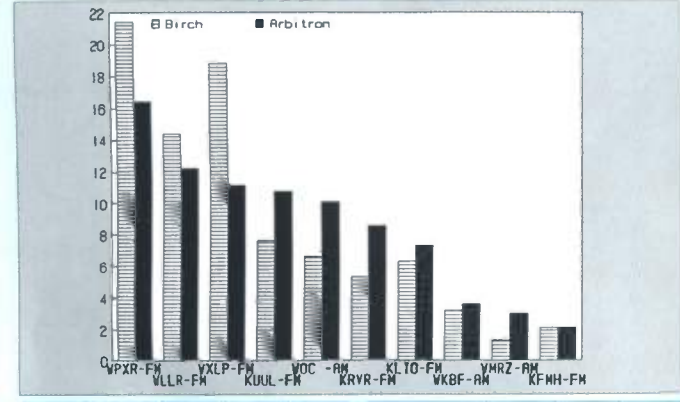

Quad Cities

Ranked on: AqShr Sp89	AqShr Bir Sp89	AqShr ARB Sp89	AqShr % Diff	Ranked on: AqShr Sp89	AqShr Bir Sp89	AqShr ARB Sp89	AqShr % Diff		
1	WPXR-FM	21.4	16.4	-23.4	6	KRVR-FM	5.3	8.5	60.4
2	WLLR-FM	14.4	12.2	-15.3	7	KLIO-FM	6.3	7.3	15.9
3	VXLP-FM	18.8	11.1	-41.0	8	WKBF-AM	3.2	3.6	12.5
4	KUUL-FM	7.6	10.7	40.8	9	WMRZ-AM	1.3	3.0	130.8
5	WOC-AM	6.6	10.0	51.5	10	KFMH-FM	2.1	2.1	0.0