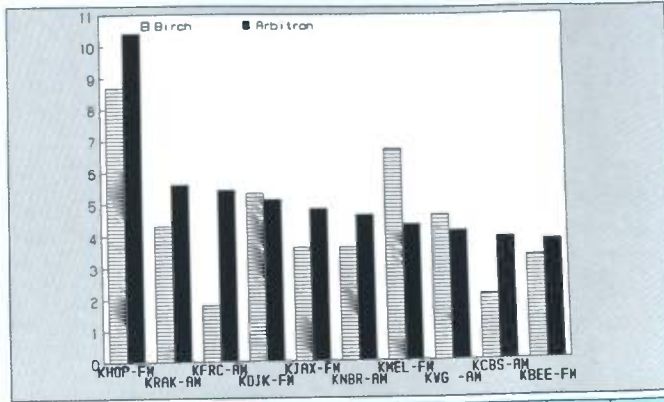

Stockton

Ranked on: AqShr Sp89	AqShr Bir Sp89	AqShr ARB Sp89	AqShr % Diff	Ranked on: AqShr Sp89	AqShr Bir Sp89	AqShr ARB Sp89	AqShr % Diff		
1	KHOP-FM	8.7	10.4	19.5	6	KNBR-AM	3.6	4.6	27.8
2	KRAK-AM	4.3	5.6	30.2	7	KMEL-FM	6.7	4.3	-35.8
3	KFRC-AM	1.8	5.4	200.0	8	KWG-AM	4.6	4.1	-10.9
4	KDJK-FM	5.3	5.1	-3.8	9	KCBS-AM	2.1	3.9	85.7
5	KJAX-FM	3.6	4.8	33.3	10	KBEE-FM	3.3	3.8	15.2