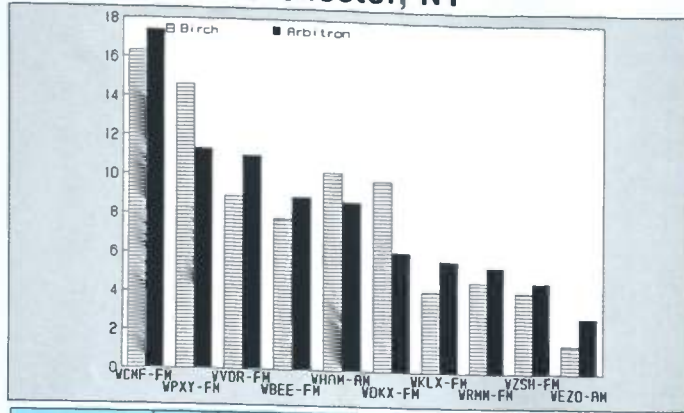

Rochester, NY

Ranked on: AqShr Sp89	AqShr Bir Sp89	AqShr ARB Sp89	AqShr % Diff	Ranked on: AqShr Sp89	AqShr Bir Sp89	AqShr ARB Sp89	AqShr % Diff		
1	WCMF-FM	16.3	17.4	6.7	6	WDKX-FM	9.8	6.2	-36.7
2	WPXY-FM	14.6	11.3	-22.6	7	WKLX-FM	4.2	5.8	38.1
3	WVOR-FM	8.9	11.0	23.6	8	WRMM-FM	4.7	5.5	17.0
4	WBEE-FM	7.8	8.9	14.1	9	WZSH-FM	4.2	4.7	11.9
5	WHAM-AM	10.2	8.7	-14.7	10	WEZO-AM	1.5	2.9	93.3