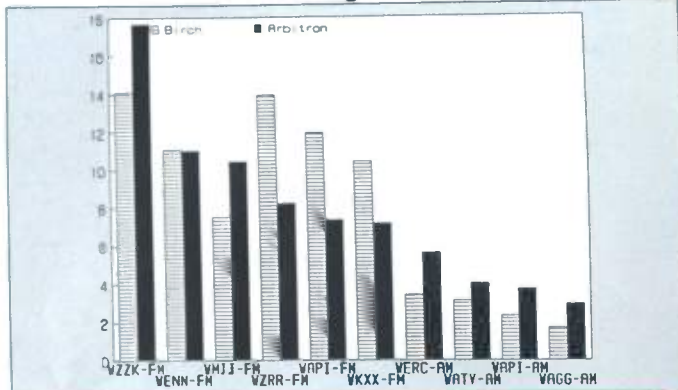

Birmingham

Ranked on: AqShr Sp89	AqShr Bir Sp89	AqShr ARB Sp89	AqShr % Diff	Ranked on: AqShr Sp89	AqShr Bir Sp89	AqShr ARB Sp89	AqShr % Diff		
1	WZZK-FM	14.1	17.7	25.5	6	WKXX-FM	10.4	7.1	-31.7
2	WENN-FM	11.1	11.0	-0.9	7	WERC-AM	3.4	5.6	64.7
3	WMJJ-FM	7.5	10.4	38.7	8	WATV-AM	3.1	4.0	29.0
4	WZRR-FM	13.9	8.2	-41.0	9	WAPI-AM	2.3	3.7	60.9
5	WAPI-FM	11.9	7.3	-38.7	10	WAGG-AM	1.7	2.9	70.6